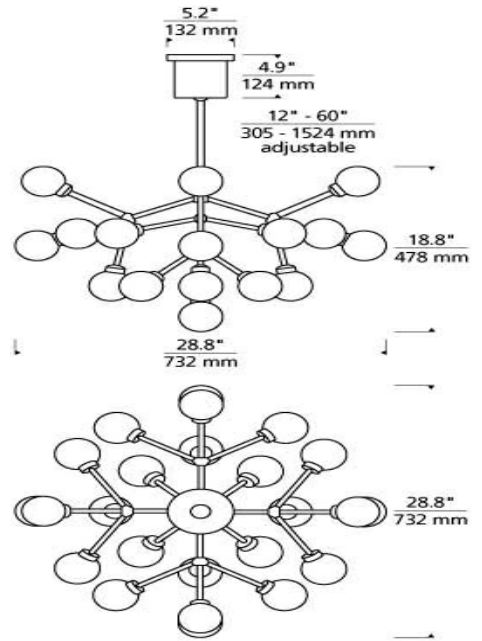

## LAMPING

Includes (25) 2.6 watt, 67 delivered lumen (1675 total delivered lumens), 2700K LED modules. Fixture provided with 36 inches of variable rigid stems (includes (1) 12 inch & two 24 inch) in coordinating finish. Dimmable with most LED compatible ELV dimmers. Can be installed on a sloped ceiling up to 35°.

## SPECIFICATIONS

HARDWARE MATERIAL	Metal
SHADE MATERIAL	Glass
NET WEIGHT	12 lbs
HEIGHT	18.8in
WIDTH	28.8in
LENGTH	28.8in
UP LIGHT / DOWN LIGHT / BOTH?	
WET LISTED	
DAMP LISTED	Yes
DRY LISTED	
MIN. HANGING HEIGHT	35.7in
MAX HANGING HEIGHT	81.5in
TOTAL CORD LENGTH	
TOTAL STEM LENGTH	Up to 60in
STEM QTY	3
SLOPED CEILING ADAPTABLE?	Yes 35° Max
GENERAL LISTING	ETL Listed
INCLUDES	