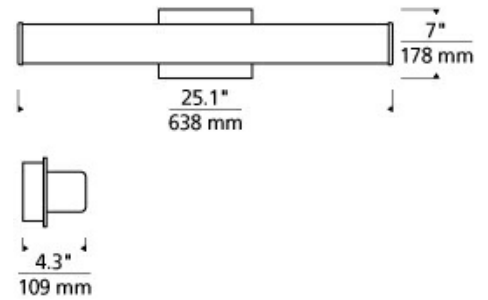

Chrome

Antique Bronze

Satin Nickel

Chrome

ORDERING INFORMATION

700BCLYNN LENGTH (A)	COLOR	FINISH	LAMP
25.25"	W WHITE GLASS	Z ANTIQUE BRONZE C CHROME S SATIN NICKEL	-LED930 LED 90 CRI 3000K 120V -LED930-277 LED 90 CRI 3000K 277V

700BCLYNN _____

JOB NAME _____

NOTES _____

LYNN 25 BATH

SPECIFICATIONS

HARDWARE MATERIAL	Metal
SHADE MATERIAL	Glass
NET WEIGHT	2.4 lbs
HEIGHT	4.8in
WIDTH	4.3in
LENGTH	25.1in
WET LISTED	
DAMP LISTED	Yes
DRY LISTED	
GENERAL LISTING	ETL Listed
INCLUDES	