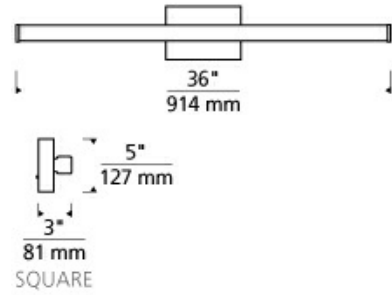

## ORDERING INFORMATION

700BCLUF	SHAPE OR SIZE	LENGTH (A)	FINISH	LAMP
	S SQUARE	36 36"	C CHROME S SATIN NICKEL	-LED927 INTEGRATED LED 90 CRI 2700K 120V -LED927-277 INTEGRATED LED 90 CRI 2700K 277V -LED930 INTEGRATED LED 90 CRI 3000K 120V -LED930-277 INTEGRATED LED 90 CRI 3000K 277V

## SPECIFICATIONS

HARDWARE MATERIAL	Metal
SHADE MATERIAL	Acrylic
NET WEIGHT	3 lbs
HEIGHT	5in
WIDTH	3.2in
LENGTH	36in
WET LISTED	
DAMP LISTED	Yes
DRY LISTED	
GENERAL LISTING	ETL Listed
INCLUDES	