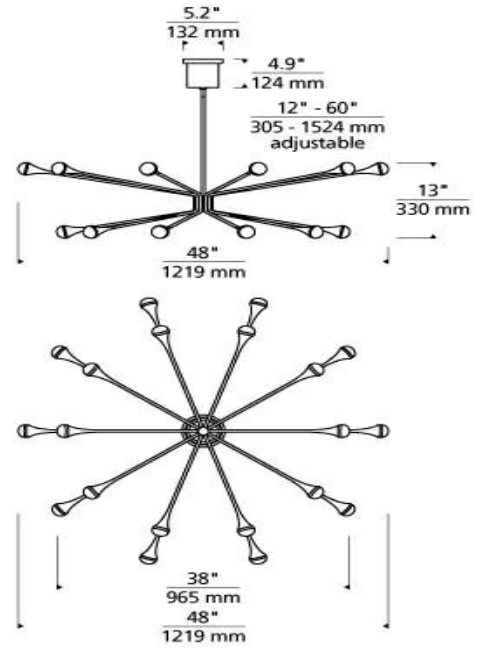

700LDY _____

JOB NAME _____

NOTES _____

LODY 20-LIGHT CHANDELIER

SPECIFICATIONS

HARDWARE MATERIAL	Metal
SHADE MATERIAL	Acrylic
NET WEIGHT	14 lbs
HEIGHT	13in
WIDTH	48in
LENGTH	48in
UP LIGHT / DOWN LIGHT / BOTH?	
WET LISTED	
DAMP LISTED	Yes
DRY LISTED	
MIN. HANGING HEIGHT	29.9in
MAX HANGING HEIGHT	77.9in
TOTAL CORD LENGTH	
TOTAL STEM LENGTH	Up to 60in
STEM QTY	6
SLOPED CEILING ADAPTABLE?	Yes 35° Max
GENERAL LISTING	ETL Listed
INCLUDES	