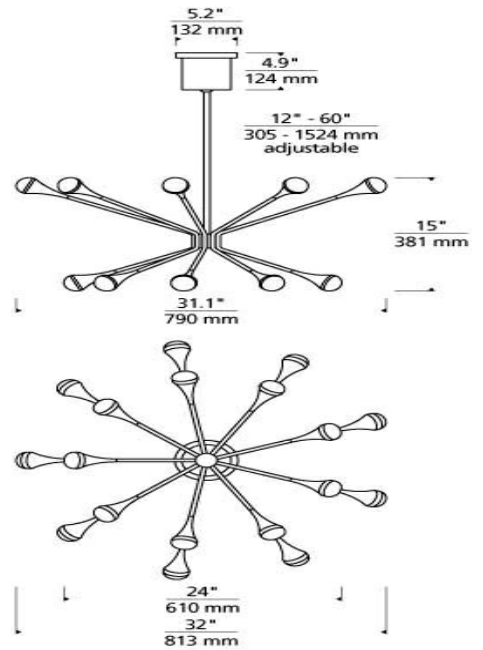

700LDY _____

JOB NAME _____

NOTES _____

LODY 18-LIGHT CHANDELIER

SPECIFICATIONS

HARDWARE MATERIAL	Metal
SHADE MATERIAL	Acrylic
NET WEIGHT	13 lbs
HEIGHT	15in
WIDTH	32in
LENGTH	32in
UP LIGHT / DOWN LIGHT / BOTH?	
WET LISTED	
DAMP LISTED	Yes
DRY LISTED	
MIN. HANGING HEIGHT	31.9in
MAX HANGING HEIGHT	79.9in
TOTAL CORD LENGTH	
TOTAL STEM LENGTH	Up to 60in
STEM QTY	6
SLOPED CEILING ADAPTABLE?	Yes 35° Max
GENERAL LISTING	ETL Listed
INCLUDES	