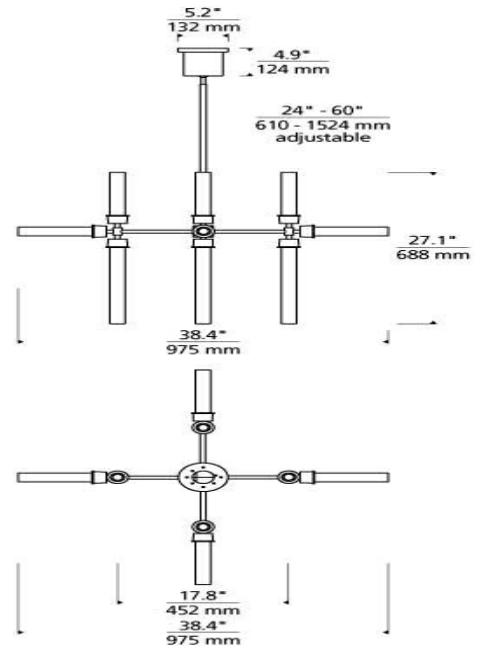

This product can mount to either a 4" square electrical box with round plaster ring or an octagon electrical box.

700LNG _____

JOB NAME _____

NOTES _____

LINGER 12-LIGHT CHANDELIER

SPECIFICATIONS

HARDWARE MATERIAL	Metal
SHADE MATERIAL	Glass
NET WEIGHT	20 lbs
HEIGHT	27.1in
WIDTH	38.4in
LENGTH	38.4in
UP LIGHT / DOWN LIGHT / BOTH?	
WET LISTED	
DAMP LISTED	Yes
DRY LISTED	
MIN. HANGING HEIGHT	36in
MAX HANGING HEIGHT	84in
TOTAL CORD LENGTH	
TOTAL STEM LENGTH	Up to 60in
STEM QTY	6
SLOPED CEILING ADAPTABLE?	Yes 35° Max
GENERAL LISTING	ETL Listed
INCLUDES	