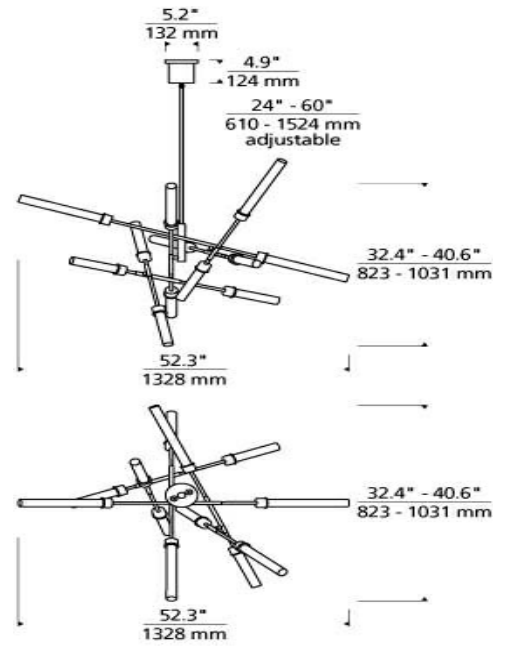

Polished Nickel

LAMPING

Includes 53.6 watts, 4251 delivered lumens, 3000K LED modules. Dimmable with most LED compatible ELV and TRIAC dimmers. Includes (4) 12" and (2) 6" rigid stems in coordinating finish. Can be installed on a sloped ceiling up to 45°. The arms can rotate to expand fixture width. 32" – 46.5"

This product can mount to either a 4" square electrical box with round plaster ring or an octagon electrical box.

700LNG _____

JOB NAME _____

NOTES _____

LINGER 12-LIGHT ABSTRACT CHANDELIER

SPECIFICATIONS

HARDWARE MATERIAL	Metal
SHADE MATERIAL	Glass
NET WEIGHT	22 lbs
HEIGHT	40.6in
WIDTH	40.6in
LENGTH	52.3in
UP LIGHT / DOWN LIGHT / BOTH?	
WET LISTED	
DAMP LISTED	Yes
DRY LISTED	
MIN. HANGING HEIGHT	44in
MAX HANGING HEIGHT	92in
TOTAL CORD LENGTH	
TOTAL STEM LENGTH	Up to 60in
STEM QTY	6
SLOPED CEILING ADAPTABLE?	Yes 45° Max
GENERAL LISTING	ETL Listed
INCLUDES	