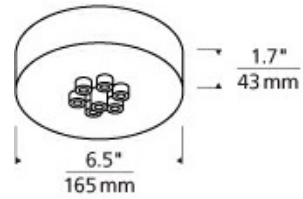

## SPECIFICATIONS

HARDWARE MATERIAL	Metal
SHADE MATERIAL	
NET WEIGHT	
HEIGHT	1.7in
WIDTH	6.5in
LENGTH	6.5in
WET LISTED	
DAMP LISTED	
DRY LISTED	
GENERAL LISTING	ETL Listed
INCLUDES	