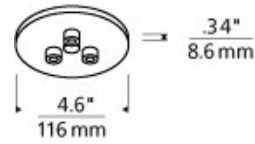

NOTES _____

SPECIFICATIONS

HARDWARE MATERIAL	Metal
SHADE MATERIAL	
NET WEIGHT	
HEIGHT	0.34in
WIDTH	4.6in
LENGTH	4.6in
WET LISTED	
DAMP LISTED	
DRY LISTED	
GENERAL LISTING	ETL Listed
INCLUDES	

LAMPING SPECIFICATIONS