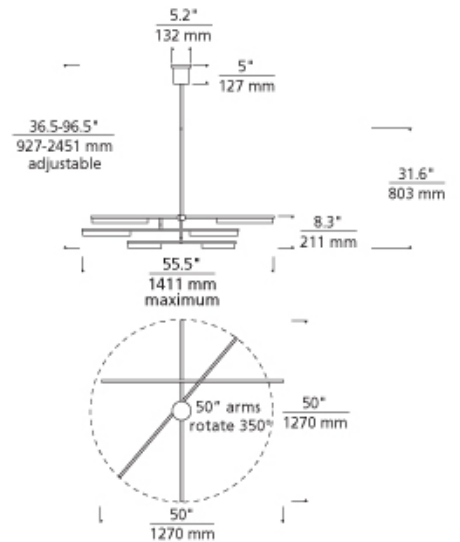

This product can mount to either a 4" square electrical box with round plaster ring or an octagon electrical box.

700KLE _____

JOB NAME _____

NOTES _____

KLEE 6-LIGHT CHANDELIER

SPECIFICATIONS

HARDWARE MATERIAL	Metal
SHADE MATERIAL	Acrylic
NET WEIGHT	27 lbs
HEIGHT	8.5in
WIDTH	56.1in
LENGTH	56.1in
UP LIGHT / DOWN LIGHT / BOTH?	
WET LISTED	
DAMP LISTED	Yes
DRY LISTED	
MIN. HANGING HEIGHT	36.5in
MAX HANGING HEIGHT	96.5in
TOTAL CORD LENGTH	
TOTAL STEM LENGTH	Up to 60in
STEM QTY	6
SLOPED CEILING ADAPTABLE?	No
GENERAL LISTING	ETL Listed
INCLUDES	