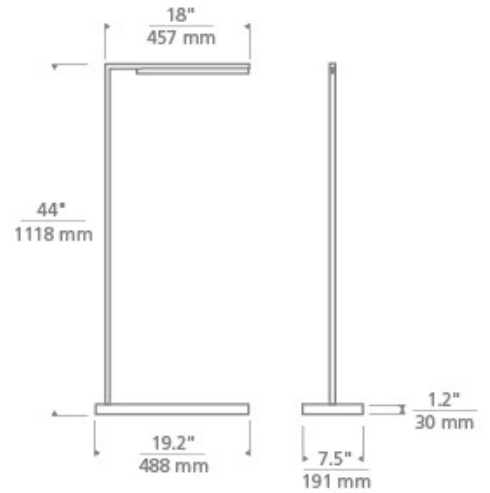

## SPECIFICATIONS

HARDWARE MATERIAL	Metal
SHADE MATERIAL	Acrylic
NET WEIGHT	13 lbs
HEIGHT	44in
WIDTH	7.5in
LENGTH	18in
WET LISTED	
DAMP LISTED	Yes
DRY LISTED	
GENERAL LISTING	ETL Listed
INCLUDES	