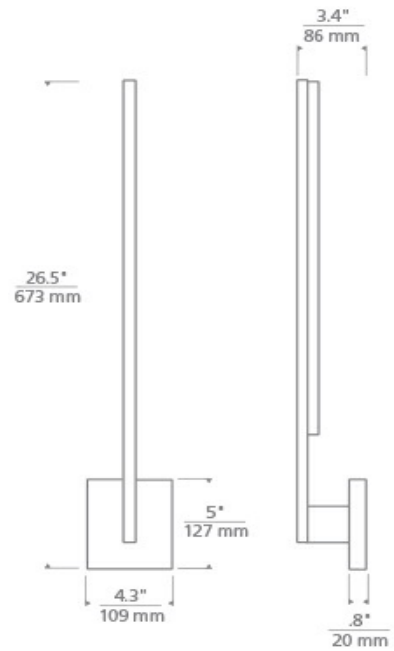

KLEE 30 WALL

PRODUCT FEATURES

- Klee 30 Wall Sconce features a modern minimalist design with clean, geometric lines.
- Offered in two sizes, 20" and 30" high. Three finish options include White Marble accented with your choice of Natural Brass that will patina over time or Polished Nickel, and an all Nightshade Black.
- Features integrated LED and a thin acrylic panel of light guide technology providing a generous amount of downward illumination.
- Dimmable with most LED compatible ELV and Triac dimmers. 277V dimmable with and 0-10V dimmer.
- Mounts up or down
- Protected by a 5-year warranty. please visit the "About Us" Page on techlighting.com for more for warranty details

Polished Nickel 3/4 view

To view all available finish options, please visit techlighting.com

ORDERING INFORMATION

700WSKLE	LENGTH (A)	FINISH	LAMP
	30 30"	NB NATURAL BRASS	-LED930 INTEGRATED LED 90 CRI 3000K 120V
		B NIGHTSHADE BLACK	-LED930-277 INTEGRATED LED 90 CRI 3000K 277V
		N POLISHED NICKEL	

700WSKLE _____

JOB NAME _____

NOTES _____

SPECIFICATIONS

HARDWARE MATERIAL	Metal
SHADE MATERIAL	Acrylic
NET WEIGHT	4.5 lbs
HEIGHT	26.5in
WIDTH	3.4in
LENGTH	4.3in
MIN. EXTENSION FROM WALL	3.3in
UP LIGHT / DOWN LIGHT / BOTH?	
WET LISTED	
DAMP LISTED	Yes
DRY LISTED	
UP / DOWN	
HORIZONTAL / VERTICAL	
WALL / CEILING MOUNT	
GENERAL LISTING	ETL Listed
ADA COMPLIANT	
INCLUDES	