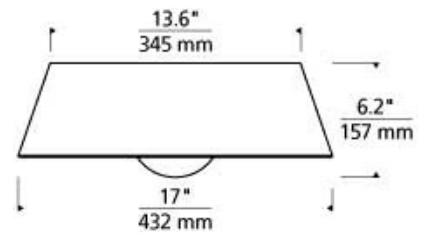

## SPECIFICATIONS

HARDWARE MATERIAL	Metal
SHADE MATERIAL	Glass
NET WEIGHT	6 lbs
HEIGHT	6.2in
WIDTH	17in
LENGTH	17in
UP LIGHT / DOWN LIGHT / BOTH?	
WET LISTED	
DAMP LISTED	Yes
DRY LISTED	
WALL / CEILING MOUNT	
GENERAL LISTING	ETL Listed
INCLUDES	