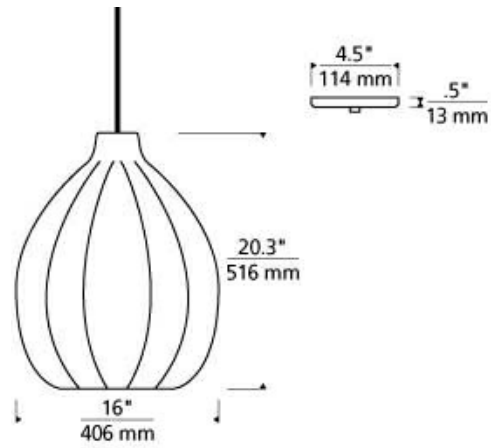

Natural Brass only available with clear glass.

700 _____ HARP _____

JOB NAME _____

NOTES _____

HARPER PENDANT

SPECIFICATIONS

HARDWARE MATERIAL	Metal
SHADE MATERIAL	Glass
NET WEIGHT	13 lbs
HEIGHT	20.3in
WIDTH	16in
LENGTH	16in
UP LIGHT / DOWN LIGHT / BOTH?	
WET LISTED	
DAMP LISTED	Yes
DRY LISTED	
MIN. HANGING HEIGHT	26.8in
MAX HANGING HEIGHT	92.8in
TOTAL CORD LENGTH	72in
TOTAL STEM LENGTH	
STEM QTY	
SLOPED CEILING ADAPTABLE?	Yes 45° Max
GENERAL LISTING	ETL Listed
INCLUDES	