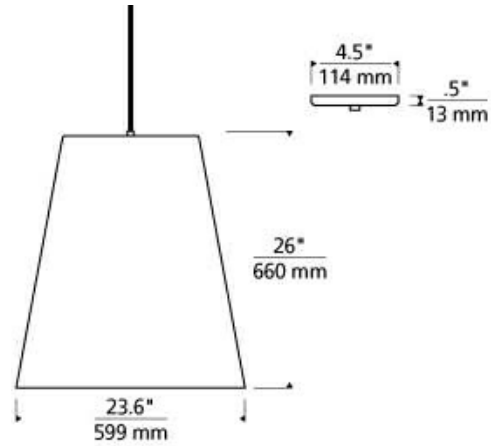

GUNNAR PENDANT

SPECIFICATIONS

HARDWARE MATERIAL	Metal
SHADE MATERIAL	Aluminum
NET WEIGHT	6.5 lbs
HEIGHT	26in
WIDTH	23.6in
LENGTH	23.6in
UP LIGHT / DOWN LIGHT / BOTH?	
WET LISTED	
DAMP LISTED	Yes
DRY LISTED	
MIN. HANGING HEIGHT	32.5in
MAX HANGING HEIGHT	170.5in
TOTAL CORD LENGTH	144in
TOTAL STEM LENGTH	
STEM QTY	
SLOPED CEILING ADAPTABLE?	Yes 45° Max
GENERAL LISTING	ETL Listed
INCLUDES	