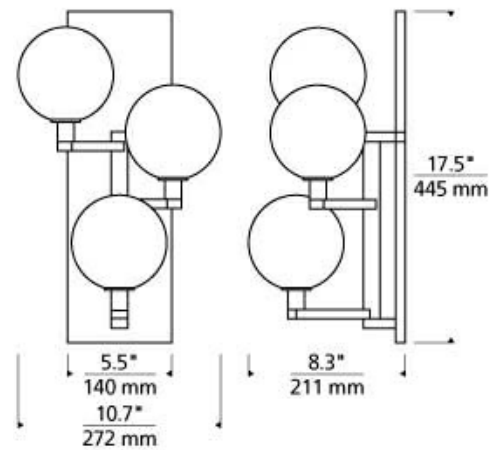

## ORDERING INFORMATION

700WSGMB SHAPE OR SIZE	COLOR	FINISH	LAMP
T TRIPLE	C CLEAR	R AGED BRASS S SATIN NICKEL	NO LAMP -LED927 LED T6 90 CRI 2700K 120V (T20/T24)

700WSGMB \_\_\_\_\_

JOB NAME \_\_\_\_\_

NOTES \_\_\_\_\_

## SPECIFICATIONS

HARDWARE MATERIAL	Metal
SHADE MATERIAL	Glass
NET WEIGHT	9.5 lbs
HEIGHT	17.5in
WIDTH	8.3in
LENGTH	10.7in
MIN. EXTENSION FROM WALL	8.3in
UP LIGHT / DOWN LIGHT / BOTH?	
WET LISTED	
DAMP LISTED	
DRY LISTED	
UP / DOWN	
HORIZONTAL / VERTICAL	
WALL / CEILING MOUNT	
GENERAL LISTING	ETL Listed
ADA COMPLIANT	
INCLUDES	