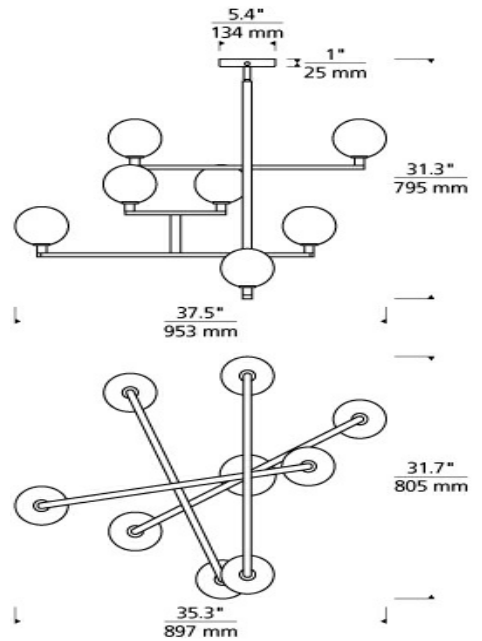

## LAMPING

Rated for (8) 5 watt, E12 candelabra base (Lamp Not Included). LED includes (8) 120 volt, 2 watt, 160 delivered lumens (1280 total delivered lumens), 2700K, E12 base LED vintage tubular lamps. Fixture provided with 60 inches of variable rigid stems (includes (2) 6" and (4) 12") in coordinating finish. Dimmable with most LED compatible ELV and TRIAC dimmers. Cannot be installed on sloped ceiling.

## ORDERING INFORMATION

| 700GMB | COLOR   | FINISH                         | LAMP  |
|--------|---------|--------------------------------|---|
|        | C CLEAR | R AGED BRASS<br>S SATIN NICKEL | NO LAMP<br>-LED927 T6 LED 90 CRI 2700K 120V (T20/T24) |

700GMB

JOB NAME

NOTES

## SPECIFICATIONS

|                               |            |
|-------------------------------|------------|
| HARDWARE MATERIAL             | Metal      |
| SHADE MATERIAL                | Glass      |
| NET WEIGHT                    | 7.5 lbs    |
| HEIGHT                        | 29.6in     |
| WIDTH                         | 31.1in     |
| LENGTH                        | 35.3in     |
| UP LIGHT / DOWN LIGHT / BOTH? |            |
| WET LISTED                    |            |
| DAMP LISTED                   | Yes        |
| DRY LISTED                    |            |
| MIN. HANGING HEIGHT           | 31.3in     |
| MAX HANGING HEIGHT            | 91.3in     |
| TOTAL CORD LENGTH             |            |
| TOTAL STEM LENGTH             | Up to 60in |
| STEM QTY                      | 6          |
| SLOPED CEILING ADAPTABLE?     | No         |
| GENERAL LISTING               | ETL Listed |
| INCLUDES                      |            |