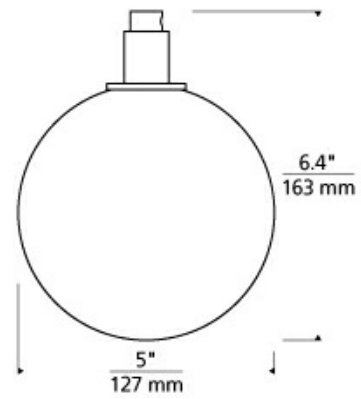

Satin Nickel

Satin Nickel

LAMPING

Rated for up to (7) 5 watt MAX. E12 candelabra base lamps (Lamp Not Included). LED version includes (7) 120 volt 2 watt, 160 delivered lumen (1290.9 total delivered lumens) 90 CRI 2700K, E12 base LED vintage tubular lamps. Fixture provided with 10 feet of field-cutttable black cloth cord. Dimmable with most LED compatible ELV and TRIAC dimmers.

ORDERING INFORMATION

700GMBMP SHAPE OR SIZE	COLOR	FINISH	LAMP
77-LITE CHANDELIER	C CLEAR	R AGED BRASS S SATIN NICKEL	NO LAMP -LED927 LED 90 CRI 2700K 120V (T20/T24)

700GMBMP _____

JOB NAME _____

NOTES _____

GAMBIT 7-LIGHT CHANDELIER

SPECIFICATIONS

HARDWARE MATERIAL	Metal
SHADE MATERIAL	Glass
NET WEIGHT	4 lbs
HEIGHT	6.4in
WIDTH	13.6in
LENGTH	15in
UP LIGHT / DOWN LIGHT / BOTH?	
WET LISTED	
DAMP LISTED	Yes
DRY LISTED	
MIN. HANGING HEIGHT	18.4in
MAX HANGING HEIGHT	126.4in
TOTAL CORD LENGTH	120in
TOTAL STEM LENGTH	
STEM QTY	
SLOPED CEILING ADAPTABLE?	Yes 35° Max
GENERAL LISTING	ETL Listed
INCLUDES	