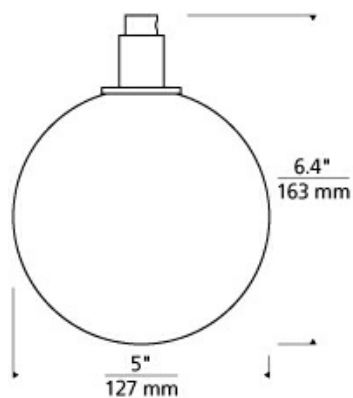

## LAMPING

Rated for up to (3) 5 watt MAX. E12 candelabra base lamps (Not included). LED includes 120 volt 2 watt, 160 delivered lumen (559.7 total delivered lumens), 90 CRI 2700K, E12 base LED vintage tubular lamps. Fixture provided with 10 feet of field-cuttable black cloth cord. Dimmable with most LED compatible ELV and TRIAC dimmers.

## ORDERING INFORMATION

700GMBMP SHAPE OR SIZE	COLOR	FINISH	LAMP
3 3-LITE CHANDELIER	C CLEAR	R AGED BRASS S SATIN NICKEL	NO LAMP -LED927 LED 90 CRI 2700K 120V (T20/T24)

700GMBMP \_\_\_\_\_

JOB NAME \_\_\_\_\_

## SPECIFICATIONS

HARDWARE MATERIAL	Metal
SHADE MATERIAL	Glass
NET WEIGHT	2.5 lbs
HEIGHT	6.4in
WIDTH	9.3in
LENGTH	10in
UP LIGHT / DOWN LIGHT / BOTH?	
WET LISTED	
DAMP LISTED	Yes
DRY LISTED	
MIN. HANGING HEIGHT	18.4in
MAX HANGING HEIGHT	126.4in
TOTAL CORD LENGTH	120in
TOTAL STEM LENGTH	
STEM QTY	
SLOPED CEILING ADAPTABLE?	Yes 35° Max
GENERAL LISTING	ETL Listed
INCLUDES	