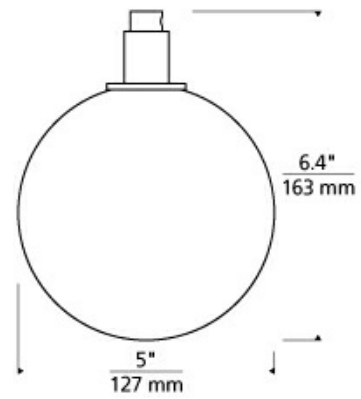

## SPECIFICATIONS

HARDWARE MATERIAL	Metal
SHADE MATERIAL	Glass
NET WEIGHT	7.5 lbs
HEIGHT	6.4in
WIDTH	22.3in
LENGTH	25in
UP LIGHT / DOWN LIGHT / BOTH?	
WET LISTED	
DAMP LISTED	Yes
DRY LISTED	
MIN. HANGING HEIGHT	18.4in
MAX HANGING HEIGHT	126.4in
TOTAL CORD LENGTH	120in
TOTAL STEM LENGTH	
STEM QTY	
SLOPED CEILING ADAPTABLE?	Yes 35° Max
GENERAL LISTING	ETL Listed
INCLUDES	