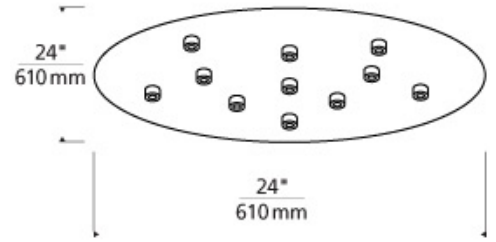

For use with any eleven 12 Volt halogen FreeJack pendants or heads (sold separately).

700FJRD11 _____
JOB NAME _____
NOTES _____

FREEJACK ROUND CANOPY 11-PORT

SPECIFICATIONS

HARDWARE MATERIAL	Metal
SHADE MATERIAL	
NET WEIGHT	29 lbs
HEIGHT	2in
WIDTH	24in
LENGTH	24in
WET LISTED	
DAMP LISTED	
DRY LISTED	
GENERAL LISTING	ETL Listed
INCLUDES	