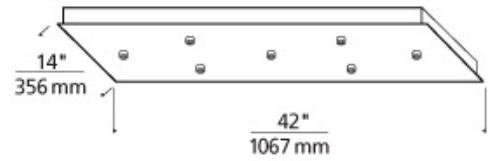

LAMPING

42"L x 14"W x 2.5" Depth Drywall anchors included for additional support. Includes electronic transformers and 7 low-voltage FreeJack ports.

Metal

Metal

ORDERING INFORMATION

700FJLD7	SHAPE OR SIZE	COLOR	FINISH	VOLTAGE
	RECTANGLE 7 PORT LINEAR INTEGRAL TRANSFORMER	T METAL	S SATIN NICKEL	120V IN/12V OUT

For use with any seven 12 Volt halogen FreeJack pendants or heads (sold separately).

700FJLD7

JOB NAME

NOTES

FREEJACK RECTANGLE CANOPY 7-PORT

SPECIFICATIONS

HARDWARE MATERIAL	Metal
SHADE MATERIAL	
NET WEIGHT	35 lbs
HEIGHT	2in
WIDTH	14in
LENGTH	42in
WET LISTED	
DAMP LISTED	
DRY LISTED	
GENERAL LISTING	ETL Listed
INCLUDES	