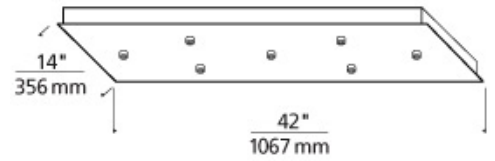

LAMPING

42"L x 14"W x 2.5" Depth Drywall anchors included for additional support. Includes electronic transformers and 7 low-voltage FreeJack ports.

Metal

Metal

ORDERING INFORMATION

700FJLD7	SHAPE OR SIZE	COLOR	FINISH	VOLTAGE
	RECTANGLE 7 PORT LINEAR INTEGRAL TRANSFORMER	T METAL	S SATIN NICKEL	-LED 120V IN/12V OUT LED

For use with any seven 12 Volt LED FreeJack pendants (sold separately). Consult factory for use with 12 volt LED FreeJack Heads.

700FJLD7

JOB NAME

NOTES

SPECIFICATIONS

HARDWARE MATERIAL	Metal
SHADE MATERIAL	
NET WEIGHT	35 lbs
HEIGHT	2in
WIDTH	14in
LENGTH	42in
WET LISTED	
DAMP LISTED	
DRY LISTED	
GENERAL LISTING	ETL Listed
INCLUDES	