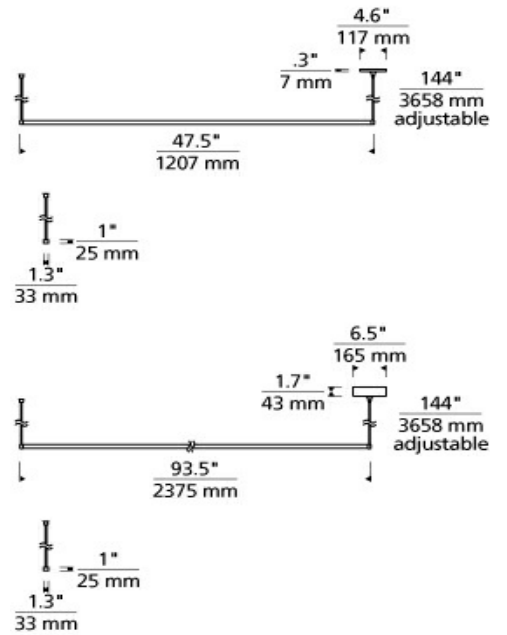

LAMPING

4ft version ships with 32 watt, 1305.9 delivered lumen, 90 CRI, 2700K, 3000K or 3500K LED linear modules. 8ft ships with 50.4 watt, 2611.8 delivered lumen, 90 CRI, 2700K, 3000K or 3500K LED linear modules. Dimmable with most LED compatible E.V or Triac dimmers. Ships with twelve feet field cuttable cable.

Surface Aluminum 48

Anodized Black Remote Aluminum 48 Surface Black 48 Remote Black 48

To view all available finish options, please visit techlighting.com

ORDERING INFORMATION

700LSDYNA SHAPE OR SIZE	LENGTH (A)	COLOR	FINISH	LAMP
R REMOTE	4 48"	P PRISMATIC	A ANODIZED ALUMINUM	-LED927 INTEGRATED LED 90 CRI 2700K 120V
S SURFACE	8 96"		B ANODIZED BLACK	-LED930 INTEGRATED LED 90 CRI 3000K 120V -LED935 INTEGRATED LED 90 CRI 3500K 120V

700LSDYNA _____

JOB NAME _____

NOTES _____

SPECIFICATIONS

HARDWARE MATERIAL	Metal
SHADE MATERIAL	Acrylic
NET WEIGHT	4 lbs
HEIGHT	1in
WIDTH	1.3in
LENGTH	47.5in
UP LIGHT / DOWN LIGHT / BOTH?	
WET LISTED	
DAMP LISTED	Yes
DRY LISTED	
MIN. HANGING HEIGHT	6in
MAX HANGING HEIGHT	144in
TOTAL CORD LENGTH	144in
TOTAL STEM LENGTH	
STEM QTY	
SLOPED CEILING ADAPTABLE?	Yes 45° Max
GENERAL LISTING	ETL Listed
INCLUDES	

LAMPING SPECIFICATIONS

	LED LAMP	INTEGRATED LED	NON LED	NO LAMP
DELIVERED LUMENS		Prismatic : 1306.0 Prismatic : 2612.0		
WATTS		Prismatic : 32W Prismatic : 50.4W		
MAX WATTAGE PER BULB		32W		
INPUT VOLTAGE		120V		
DIMMING TYPE*		ELV, TRIAC		
CCT		Prismatic : 2700K Prismatic : 3000K Prismatic : 3500K		
CRI		90 CRI		
LED LIFETIME				
L70		>50000		
AVERAGE BULB HOURS				
FIELD SERVICEABLE LED				
LAMP BASE		Integrated LED		
LAMP SHAPE		Integrated LED		
LAMP INCLUDED?		True		
WARRANTY**		5 Years		