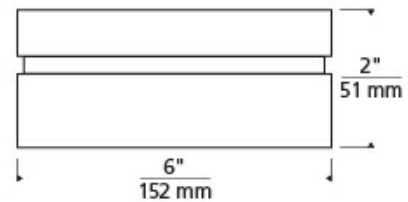

700CQ _____

JOB NAME _____

NOTES _____

CIRQUE SMALL FLUSH MOUNT

SPECIFICATIONS

HARDWARE MATERIAL	Metal
SHADE MATERIAL	Glass
NET WEIGHT	3 lbs
HEIGHT	2.2in
WIDTH	6in
LENGTH	3in
UP LIGHT / DOWN LIGHT / BOTH?	
WET LISTED	Yes
DAMP LISTED	
DRY LISTED	
WALL / CEILING MOUNT	
GENERAL LISTING	ETL Listed
INCLUDES	