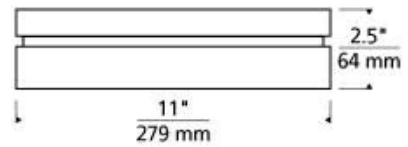

## SPECIFICATIONS

HARDWARE MATERIAL	Metal
SHADE MATERIAL	Glass
NET WEIGHT	10 lbs
HEIGHT	2.75in
WIDTH	11in
LENGTH	11in
UP LIGHT / DOWN LIGHT / BOTH?	
WET LISTED	Yes
DAMP LISTED	
DRY LISTED	
WALL / CEILING MOUNT	
GENERAL LISTING	ETL Listed
INCLUDES	