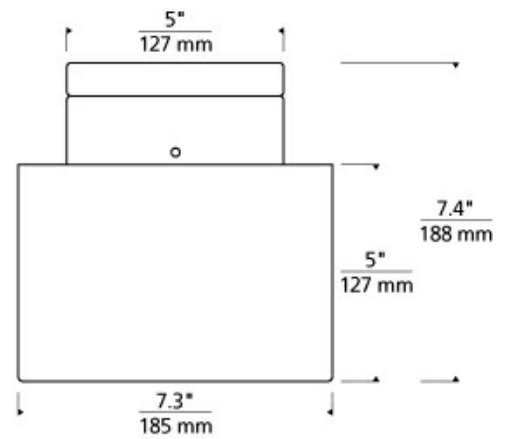

## SPECIFICATIONS

HARDWARE MATERIAL	Metal
SHADE MATERIAL	Glass
NET WEIGHT	5 lbs
HEIGHT	7.4in
WIDTH	7.3in
LENGTH	7.3in
UP LIGHT / DOWN LIGHT / BOTH?	
WET LISTED	
DAMP LISTED	
DRY LISTED	
WALL / CEILING MOUNT	
GENERAL LISTING	ETL Listed
INCLUDES	