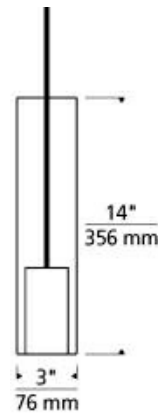

Note. Note. MP includes 4" Round Flush Canopy.  
Aged Brass is not available for Two-Circuit MonoRail.

700 \_\_\_\_\_ CPT \_\_\_\_\_

JOB NAME \_\_\_\_\_

NOTES \_\_\_\_\_

\_\_\_\_\_

\_\_\_\_\_

## SPECIFICATIONS

HARDWARE MATERIAL	Metal
SHADE MATERIAL	Glass
NET WEIGHT	3 lbs
HEIGHT	14in
WIDTH	3in
LENGTH	3in
UP LIGHT / DOWN LIGHT / BOTH?	
WET LISTED	
DAMP LISTED	
DRY LISTED	
MIN. HANGING HEIGHT	20.5in
MAX HANGING HEIGHT	86.5in
SLOPED CEILING ADAPTABLE?	Yes 45° Max
GENERAL LISTING	ETL Listed
INCLUDES	