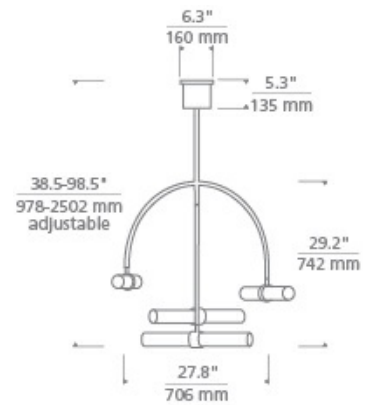

Nightshade Black

LAMPING

Includes 32 watts, 1100 total delivered lumens, 3000K LED modules. Dimmable with most LED compatible ELV and TRIAC dimmers. Includes (4) 12" and (2) 6" rigid stems in coordinating finish. Cannot be installed on sloped ceiling.

Nightshade Black

Natural Brass

ORDERING INFORMATION

700CLM	SHAPE OR SIZE	FINISH	LAMP
	4 4 LIGHT	NB NATURAL BRASS B NIGHTSHADE BLACK	-LED930 INTEGRATED LED 90 CRI 3000K 120V

This product can mount to either a 4" square electrical box with round plaster ring or an octagon electrical box.

700CLM _____

JOB NAME _____

NOTES _____

CALUMN 4-LIGHT CHANDELIER

SPECIFICATIONS

HARDWARE MATERIAL	Metal
SHADE MATERIAL	Glass
NET WEIGHT	9.5 lbs
HEIGHT	29.2in
WIDTH	27.8in
LENGTH	27.8in
UP LIGHT / DOWN LIGHT / BOTH?	
WET LISTED	
DAMP LISTED	Yes
DRY LISTED	
MIN. HANGING HEIGHT	38.5in
MAX HANGING HEIGHT	98.5in
TOTAL CORD LENGTH	
TOTAL STEM LENGTH	Up to 60in
STEM QTY	6
SLOPED CEILING ADAPTABLE?	No
GENERAL LISTING	UL Listed
INCLUDES	