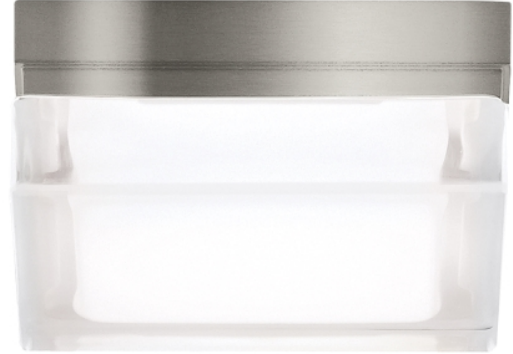

# BOXIE SMALL FLUSH MOUNT

## PRODUCT FEATURES

- Clean contemporary design style, constructed of a die-cast metal base and pressed glass shade
- Available in three finish options, antique bronze, chrome, and satin nickel
- Available in two popular sizes, 5.5" diameter (small) and 9" diameter (large)
- Boxie Small and Large Outdoor fixtures also available
- Lamping options are compatible with most dimmers
- Protected by a 5-year warranty. please visit the "About Us" Page on [techlighting.com](http://techlighting.com) for more for warranty details

## LAMPING

Incandescent includes one 120 volt 40 watt G9 base halogen lamp. LED includes one 12 watt, 435.3 delivered lumen, LED module. Dimmable with most LED compatible ELV or Triac dimmers. 277V not dimmable. Suitable for wet locations. LED may be mounted on the ceiling or wall. Incandescent ceiling mount only. ADA compliant.