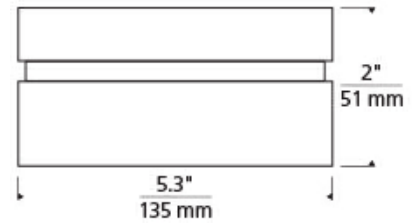

## SPECIFICATIONS

HARDWARE MATERIAL	Metal
SHADE MATERIAL	Glass
NET WEIGHT	5 lbs
HEIGHT	2in
WIDTH	5.3in
LENGTH	5.3in
UP LIGHT / DOWN LIGHT / BOTH?	
WET LISTED	Yes
DAMP LISTED	
DRY LISTED	
WALL / CEILING MOUNT	
GENERAL LISTING	ETL Listed
INCLUDES	