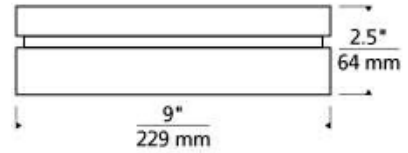

## SPECIFICATIONS

HARDWARE MATERIAL	Metal
SHADE MATERIAL	Glass
NET WEIGHT	10 lbs
HEIGHT	2.7in
WIDTH	9in
LENGTH	9in
UP LIGHT / DOWN LIGHT / BOTH?	
WET LISTED	Yes
DAMP LISTED	
DRY LISTED	
WALL / CEILING MOUNT	
GENERAL LISTING	ETL Listed
INCLUDES	