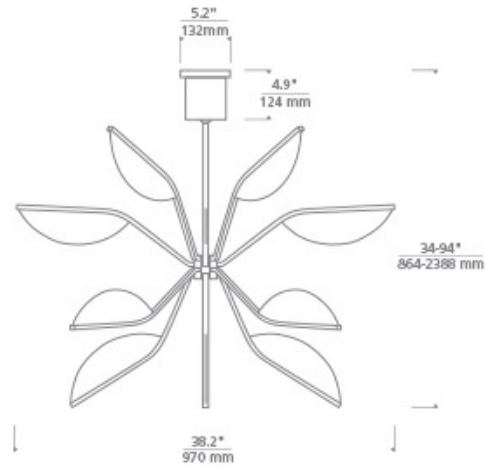

BELTERRA 38 GLOBE CHANDELIER

PRODUCT FEATURES

- Designed with LED light guides to illuminate this chandelier inspired by the Lotus flower
- Available in two finishes, Natural Brass that will patina over time and Matte Black. Complete the look with the whole collection including Chandeliers, Wall Sconce and Flushmount
- Designed with LED lightguide technology, stunning when turned on and a piece of art when turned off.
- Dimmable with most LED compatible ELV and Triac dimmers.
- Includes (2) 6" and (4) 12" rigid stems in coordinating finish. Can be installed on sloped ceiling up to 35°
- Protected by a 5-year warranty. please visit the "About Us" Page on techlighting.com for more for warranty details

Matte Black

Matte Black

Natural Brass

LAMPING

Includes 50.1 watts, 3974 total delivered lumens, 3000K LED modules. Dimmable with most LED compatible ELV and TRIAC dimmers. Ships with (4) 12" and (2) 6" rigid stems in coordinating finish. Can be installed on a sloped ceiling up to 35°. 120 volt.

ORDERING INFORMATION

700BLT	SHAPE OR SIZE	FINISH	LAMP
	38G 38" GLOBE	B MATTE BLACK NB NATURAL BRASS	-LED930 INTEGRATED LED 90 CRI 3000K 120V

700BLT _____

JOB NAME _____

NOTES _____

BELTERRA 38 GLOBE CHANDELIER

SPECIFICATIONS

HARDWARE MATERIAL	Metal
SHADE MATERIAL	Acrylic
NET WEIGHT	8.5 lbs
HEIGHT	17.3in
WIDTH	38in
LENGTH	38in
UP LIGHT / DOWN LIGHT / BOTH?	
WET LISTED	
DAMP LISTED	Yes
DRY LISTED	
MIN. HANGING HEIGHT	22.5in
MAX HANGING HEIGHT	70.5in
TOTAL CORD LENGTH	
TOTAL STEM LENGTH	Up to 60in
STEM QTY	6
SLOPED CEILING ADAPTABLE?	Yes 35° Max
GENERAL LISTING	ETL Listed
INCLUDES	