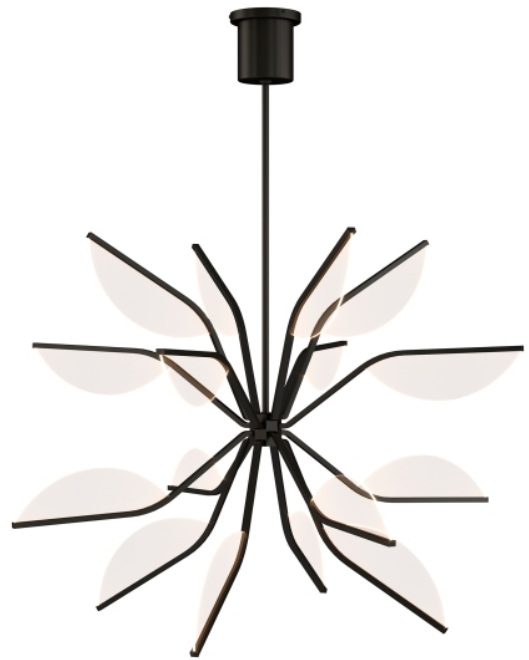

BELTERRA 38 GLOBE CHANDELIER

PRODUCT FEATURES

- Designed with LED light guides to illuminate this chandelier inspired by the Lotus flower
- Available in two finishes, Natural Brass that will patina over time and Matte Black. Complete the look with the whole collection including Chandeliers, Wall Sconce and Flushmount
- Designed with LED lightguide technology, stunning when turned on and a piece of art when turned off.
- Dimmable with most LED compatible ELV and Triac dimmers.
- Includes (2) 6" and (4) 12" rigid stems in coordinating finish. Can be installed on sloped ceiling up to 35°
- Protected by a 5-year warranty. please visit the "About Us" Page on techlighting.com for more for warranty details

Matte Black

Matte Black

Natural Brass

LAMPING

Includes 50.1 watts, 3974 total delivered lumens, 3000K LED modules. Dimmable with most LED compatible ELV and TRIAC dimmers. Ships with (4) 12" and (2) 6" rigid stems in coordinating finish. Can be installed on a sloped ceiling up to 35°. 120 volt.

ORDERING INFORMATION

700BLT	SHAPE OR SIZE	FINISH	LAMP
	38G 38" GLOBE	B MATTE BLACK NB NATURAL BRASS	-LED930 INTEGRATED LED 90 CRI 3000K 120V

700BLT _____

JOB NAME _____

NOTES _____

BELTERRA 38 GLOBE CHANDELIER

SPECIFICATIONS

HARDWARE MATERIAL	Metal
SHADE MATERIAL	Acrylic
NET WEIGHT	8.5 lbs
HEIGHT	17.3in
WIDTH	38in
LENGTH	38in
UP LIGHT / DOWN LIGHT / BOTH?	
WET LISTED	
DAMP LISTED	Yes
DRY LISTED	
MIN. HANGING HEIGHT	22.5in
MAX HANGING HEIGHT	70.5in
TOTAL CORD LENGTH	
TOTAL STEM LENGTH	Up to 60in
STEM QTY	6
SLOPED CEILING ADAPTABLE?	Yes 35° Max
GENERAL LISTING	ETL Listed
INCLUDES	