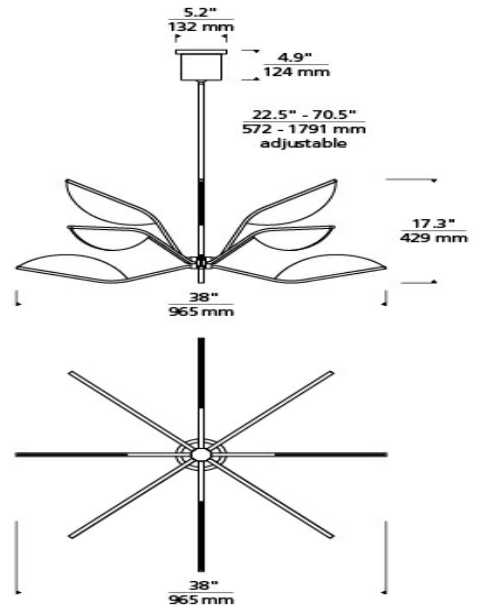

BELTERRA 38 CHANDELIER

PRODUCT FEATURES

- Inspired by the Lotus flower, Belterra may be installed as a stand-alone piece or in clusters to emulate a bouquet of flowers
- Designed with LED lightguides to illuminate any space
- Available in three sizes and three finishes, aged brass, matte black and polished nickel
- Ships with (4) 12" and (2) 6" rigid stems in coordinating finish
- Dimmable with most LED compatible ELV and TRIAC dimmers
- Protected by a 5-year warranty. please visit the "About Us" Page on techlighting.com for more for warranty details

LAMPING

Includes 50.1 watts, 3974.3 total delivered lumens, 3000K LED linear modules. Dimmable with most LED compatible ELV and TRIAC dimmers. Ships with (4) 12" and (2) 6" rigid stems in coordinating finish. Can be installed on a sloped ceiling up to 35°.

Natural Brass

Matte Black

Polished Nickel

Natural Brass

ORDERING INFORMATION

700BLT	SHAPE OR SIZE	FINISH	LAMP
	38 38" DIAMETER	B MATTE BLACK NB NATURAL BRASS N POLISHED NICKEL	-LED930 INTEGRATED LED 90 CRI 3000K 120V -LED930 INTEGRATED LED 90 CRI 3000K 120V (T20/T24)

700BLT _____

JOB NAME _____

NOTES _____

BELTERRA 38 CHANDELIER

SPECIFICATIONS

HARDWARE MATERIAL	Metal
SHADE MATERIAL	Acrylic
NET WEIGHT	8.5 lbs
HEIGHT	17.3in
WIDTH	38in
LENGTH	38in
UP LIGHT / DOWN LIGHT / BOTH?	
WET LISTED	
DAMP LISTED	Yes
DRY LISTED	
MIN. HANGING HEIGHT	22.5in
MAX HANGING HEIGHT	70.5in
TOTAL CORD LENGTH	
TOTAL STEM LENGTH	Up to 60in
STEM QTY	6
SLOPED CEILING ADAPTABLE?	Yes 35° Max
GENERAL LISTING	ETL Listed
INCLUDES	