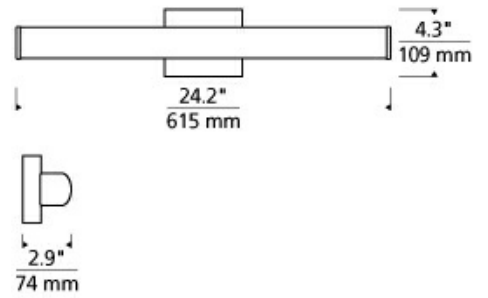

## LAMPING

Includes 24 watt, 1052 delivered lumen, 2700K LED module. Mounts horizontally or vertically. ADA compliant. Dimmable with low-voltage electronic dimmer.

Chrome

Chrome

## ORDERING INFORMATION

700BCBAS	LENGTH (A)	FINISH	LAMP
	24 24"	C CHROME S SATIN NICKEL	-LED927 LED 90 CRI 2700K 120V -LED927-277 LED 90 CRI 2700K 277V

700BCBAS \_\_\_\_\_

JOB NAME \_\_\_\_\_

NOTES \_\_\_\_\_

## SPECIFICATIONS

HARDWARE MATERIAL	Metal
SHADE MATERIAL	Glass
NET WEIGHT	2.5 lbs
HEIGHT	4.3in
WIDTH	3.4in
LENGTH	24.2in
WET LISTED	
DAMP LISTED	
DRY LISTED	
GENERAL LISTING	ETL Listed
INCLUDES	