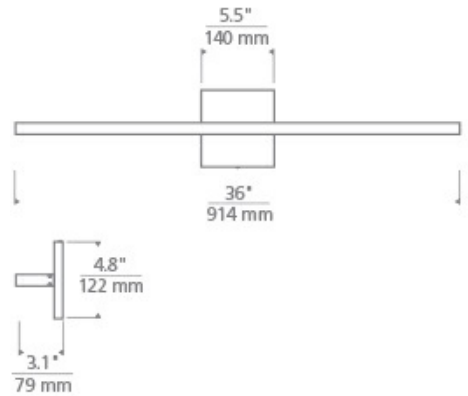

## ORDERING INFORMATION

700BCBND	LENGTH (A)	FINISH	LAMP
	36 36"	C CHROME B MATTE BLACK NB NATURAL BRASS	-LED930 INTEGRATED LED 90 CRI 3000K 120V-277V UNV

700BCBND \_\_\_\_\_

JOB NAME \_\_\_\_\_

NOTES \_\_\_\_\_

## SPECIFICATIONS

HARDWARE MATERIAL	Metal
SHADE MATERIAL	Acrylic
NET WEIGHT	3.5 lbs
HEIGHT	4.8in
WIDTH	3.1in
LENGTH	36in
WET LISTED	
DAMP LISTED	Yes
DRY LISTED	
GENERAL LISTING	ETL Listed
INCLUDES	