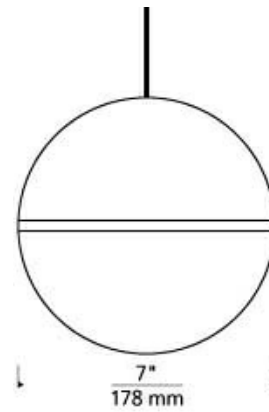

Note. Note. MP includes 4" Round Flush Canopy.
Aged Brass is not available for Two-Circuit Monorail.

700 _____ AKV _____

JOB NAME _____

NOTES _____

AKOVA PENDANT

SPECIFICATIONS

HARDWARE MATERIAL	Metal
SHADE MATERIAL	Acrylic
NET WEIGHT	4 lbs
HEIGHT	7in
WIDTH	7in
LENGTH	7in
UP LIGHT / DOWN LIGHT / BOTH?	
WET LISTED	
DAMP LISTED	
DRY LISTED	Yes
MIN. HANGING HEIGHT	13.5in
MAX HANGING HEIGHT	79.5in
SLOPED CEILING ADAPTABLE?	Yes 45° Max
GENERAL LISTING	ETL Listed
INCLUDES	