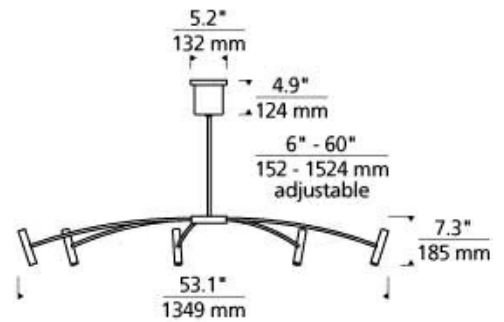

## ORDERING INFORMATION

700ARL	LENGTH (A)	FINISH	LAMP
	55 55"	B MATTE BLACK	-LED930 INTEGRATED LED 90 CRI 3000K 120V (T20/T24)

700ARL \_\_\_\_\_

JOB NAME \_\_\_\_\_

NOTES \_\_\_\_\_

\_\_\_\_\_

## SPECIFICATIONS

HARDWARE MATERIAL	Metal
SHADE MATERIAL	Aluminum
NET WEIGHT	10 lbs
HEIGHT	7in
WIDTH	50in
LENGTH	50in
UP LIGHT / DOWN LIGHT / BOTH?	
WET LISTED	
DAMP LISTED	Yes
DRY LISTED	
MIN. HANGING HEIGHT	17.9in
MAX HANGING HEIGHT	71.9in
TOTAL CORD LENGTH	
TOTAL STEM LENGTH	Up to 60in
STEM QTY	6
SLOPED CEILING ADAPTABLE?	Yes 35° Max
GENERAL LISTING	ETL Listed
INCLUDES	