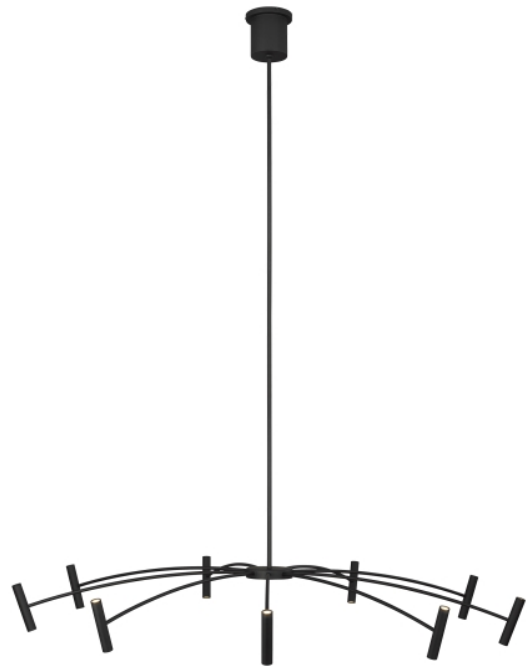

# AERIAL 55 CHANDELIER

## PRODUCT FEATURES

- Arched rods support cylindrical LED heads which produce up and down light
- Available in matte black in two sizes, 40" and 55" diameter
- Larger 60" diameter Aerial chandelier available
- Can be installed on a sloped ceiling up to 35°
- Lamping options are compatible with most dimmers
- Protected by a 5-year warranty. please visit the "About Us" Page on [techlighting.com](http://techlighting.com) for more for warranty details

## LAMPING

Includes 120 volt 47.19 watts, 2999 total delivered lumens, 3000K LED modules. Dimmable with most LED compatible ELV and TRIAC dimmers. Ships with (4) 12in and (2) 6in rigid stems in coordinating finish. Can be installed on a sloped ceiling up to 35°.

## SPECIFICATIONS

HARDWARE MATERIAL	Metal
SHADE MATERIAL	Aluminum
NET WEIGHT	10 lbs
HEIGHT	7in
WIDTH	50in
LENGTH	50in
UP LIGHT / DOWN LIGHT / BOTH?	
WET LISTED	
DAMP LISTED	Yes
DRY LISTED	
MIN. HANGING HEIGHT	17.9in
MAX HANGING HEIGHT	71.9in
TOTAL CORD LENGTH	
TOTAL STEM LENGTH	Up to 60in
STEM QTY	6
SLOPED CEILING ADAPTABLE?	Yes 35° Max
GENERAL LISTING	ETL Listed
INCLUDES	