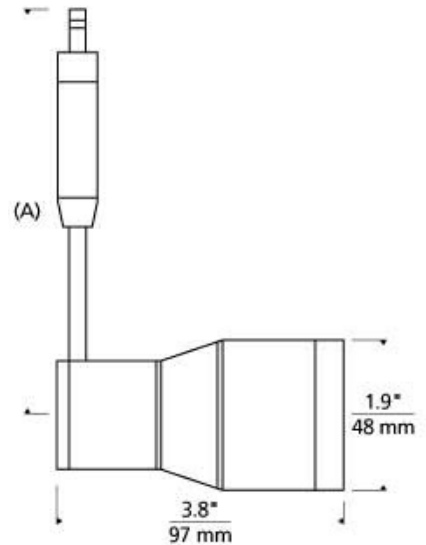

Note. Note. MP includes 4" Round Flush Canopy. For custom stem lengths, please contact the Quotes Department.

700 \_\_\_\_\_ ACE \_\_\_\_\_

JOB NAME \_\_\_\_\_

NOTES \_\_\_\_\_

\_\_\_\_\_

\_\_\_\_\_

## SPECIFICATIONS

HARDWARE MATERIAL	Metal
SHADE MATERIAL	Metal
NET WEIGHT	1.5 lbs
HEIGHT	1.9in
WIDTH	1.9in
LENGTH	3.6in
BEAM SPREAD	
UP LIGHT / DOWN LIGHT / BOTH?	
WET LISTED	
DAMP LISTED	
DRY LISTED	Yes
MIN. HANGING HEIGHT	5in
MAX HANGING HEIGHT	5in
TOTAL CORD LENGTH	
SLOPED CEILING ADAPTABLE?	No
GENERAL LISTING	ETL Listed
INCLUDES	