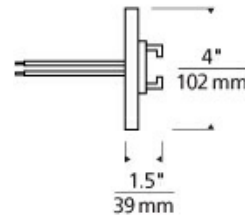

700WMOP4R _____

JOB NAME _____

NOTES _____

WALL MONORAIL 4" ROUND POWER FEED CANOPY SINGLE-FEED

SPECIFICATIONS

| | |
|-------------------|------------|
| HARDWARE MATERIAL | |
| SHADE MATERIAL | |
| NET WEIGHT | 0.95 lbs |
| HEIGHT | 4in |
| WIDTH | 2in |
| LENGTH | 2in |
| WET LISTED | |
| DAMP LISTED | |
| DRY LISTED | |
| GENERAL LISTING | ETL Listed |
| INCLUDES | |