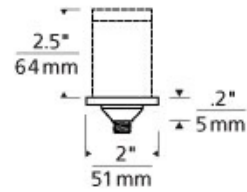

FINISH
Z ANTIQUE BRONZE
S SATIN NICKEL
W WHITE

700FJFCP _____

JOB NAME _____

NOTES _____

FREEJACK PORT ALONE

SPECIFICATIONS

HARDWARE MATERIAL	
SHADE MATERIAL	
NET WEIGHT	0.6 lbs
HEIGHT	2.5in
WIDTH	0.2in
LENGTH	2in
WET LISTED	
DAMP LISTED	
DRY LISTED	
GENERAL LISTING	ETL Listed
INCLUDES	