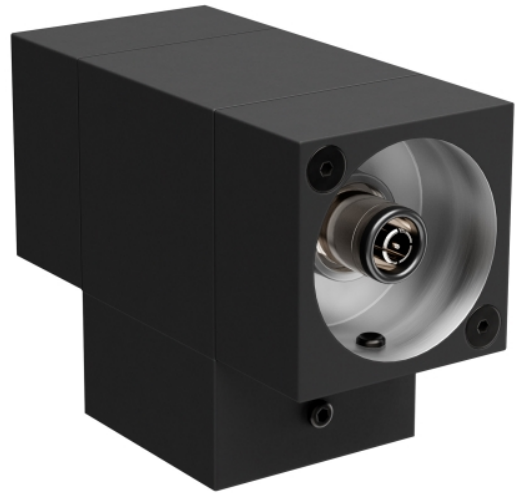

## PRODUCT FEATURES

- Available in a Nightshade Black Finish
- Mounting hardware included

## LAMPING

Black T Connector

Black I Connector

Black L Connector

Black T Connector

Black 5-Way Connector

To view all available finish options, please visit [techlighting.com](http://techlighting.com)

## ORDERING INFORMATION

700BRX	SHAPE OR SIZE	FINISH
4	4 WAY CONNECTOR	B NIGHTSHADE BLACK
5	5 WAY CONNECTOR	
C	CORNER CONNECTOR	
I	I CONNECTOR	
L	L CONNECTOR	
T	T CONNECTOR	
W	WALL CONNECTOR	
X	X CONNECTOR	