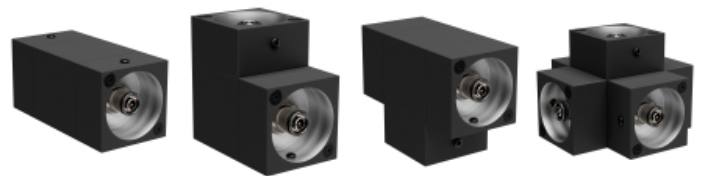

## PRODUCT FEATURES

- Available in a Nightshade Black Finish
- Mounting hardware included

## LAMPING

Black T Connector

Black I Connector

Black L Connector

Black T Connector

Black 5-Way Connector

To view all available finish options, please visit [techlighting.com](http://techlighting.com)

## ORDERING INFORMATION

700BRX	SHAPE OR SIZE	FINISH
4	4 WAY CONNECTOR	B NIGHTSHADE BLACK
5	5 WAY CONNECTOR	
C	CORNER CONNECTOR	
I	I CONNECTOR	
L	L CONNECTOR	
T	T CONNECTOR	
W	WALL CONNECTOR	
X	X CONNECTOR	