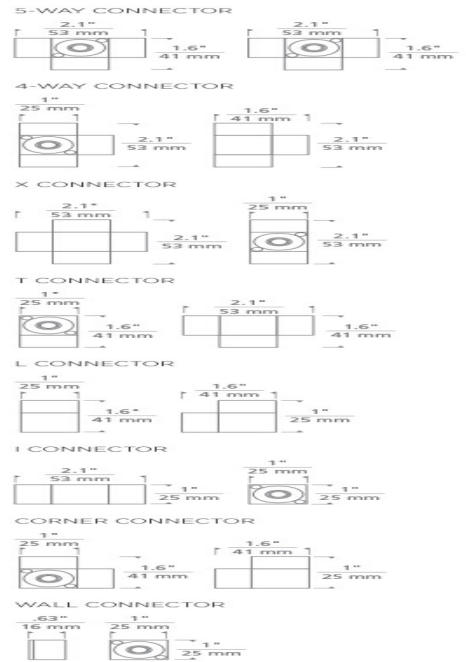

## SPECIFICATIONS

HARDWARE MATERIAL	Aluminum
SHADE MATERIAL	Aluminum
NET WEIGHT	0.2 lbs
HEIGHT	1.55in
WIDTH	1.55in
LENGTH	2.1in
WET LISTED	
DAMP LISTED	Yes
DRY LISTED	
GENERAL LISTING	ETL Listed
INCLUDES	