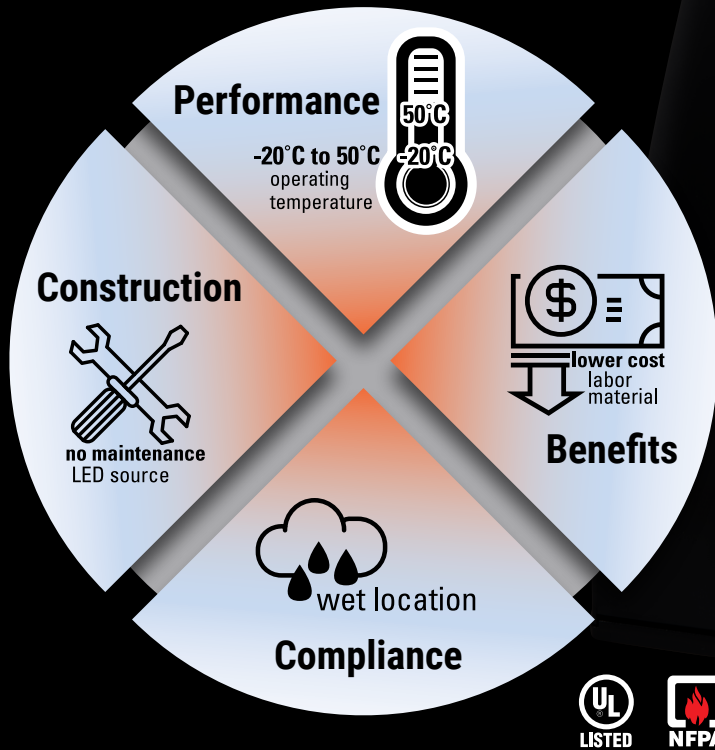

SELW

Outdoor emergency lighting - wet location

Sure-Lites

Code compliant LED solution for outdoor emergency lighting

The Sure-Lites Wet location Emergency Light (SELW) is designed to reduce total egress system cost and maintenance in a wet location environment as well as improve system reliability. Key features include long life LED's, proprietary rotatable accuLED optics, a nickel cadmium battery as well as the Eagle Eye self diagnostics option. The SELW is UL924 wet location code compliant listed with both 0°C (32°F) to 40°C (104°F) as well as -20°C (-2°F) to 55°C (122°F) temperature rating options. The SELW's easy hang feature reduces installation time and cost.

Construction

- Sleek polycarbonate housing
- LED source
- Nickel cadmium battery
- Four color options

Performance

- Superior egress coverage: up to 29 feet
- 0°C to 40°C operating temperature range
- -20°C to 55°C expanded temperature option
- Eagle Eye self diagnostic option with laser test

Benefits

- Code compliant for outdoor use
- No maintenance compared to traditional sources
- Improved spacing means fewer fixtures needed
- Laser test reduces labor time

Competitor Comparison

Product Feature	SELW	Competitor			Comment
		A	B	C	
Battery	Ni Cad	6 V Lead Acid	6 V Lead Acid	6 V Lead Acid	Longer life battery
Self Diagnostics	Option	No	No	No	Labor savings SD option
Source	LED	7 Watt halogen	7W MR-16	7W MR16	No maintenance LED
Spacing	25 - 29 feet	14 feet	20 feet	14 feet	Superior spacing = lower cost
Temperature	0°C to 40°C/ -20°C to 55°C	10°C to 40°C	20°C to 50°C	10°C to 40°C	Widest temperature range
Housing Colors	Silver/White/Black/Bronze	Gray	Gray	White	Superior aesthetic
Warranty	5 years	3 year	3 year	1 year	Superior warranty