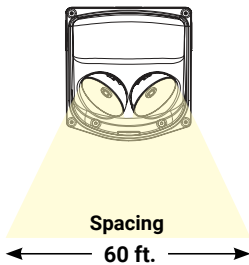

white

silver

black

**COOPER**  
Lighting Solutions

	Feature	Benefit	Result
<b>Performance</b>	Superior egress coverage; up to 60 feet	Less fixtures required	💰
	-30°C to 50°C temperature range	Design flexibility	✓
	Self-diagnostics with laser test	Reduced NFPA testing costs	💰
<b>Construction</b>	Industrial die cast aluminum/polycarbonate housing	Environment - proof	✓
	Two 330 Lumen LED sources; Nickel Cadmium battery	No maintenance	💰
	EZ hang installation	Reduced installation time	🕒
<b>Compliance</b>	NEMA 4X/IP66/NSF/UL924 wet location standard	Ease of specifying / ordering	🕒
	5-year product warranty; 7-year prorated battery warranty	No worries	✓
	Hazardous Class 1, Division 2 option	Design flexibility	🕒

Ordering Information

Series	Housing	Wet Location	Egress Coverage	Color	Self Diagnostics	Hazardous Location
<b>SEL</b> = LED Emergency light	<b>D</b> = Die cast	<b>W</b> = Wet location (-30°C to 50°C)	<b>60</b> = 60 ft.	___ = silver <b>BK</b> = black <b>WH</b> = white	<b>SD</b> = Self Diagnostics (standard)	___ = not Hazardous <b>HAZ</b> = Hazardous