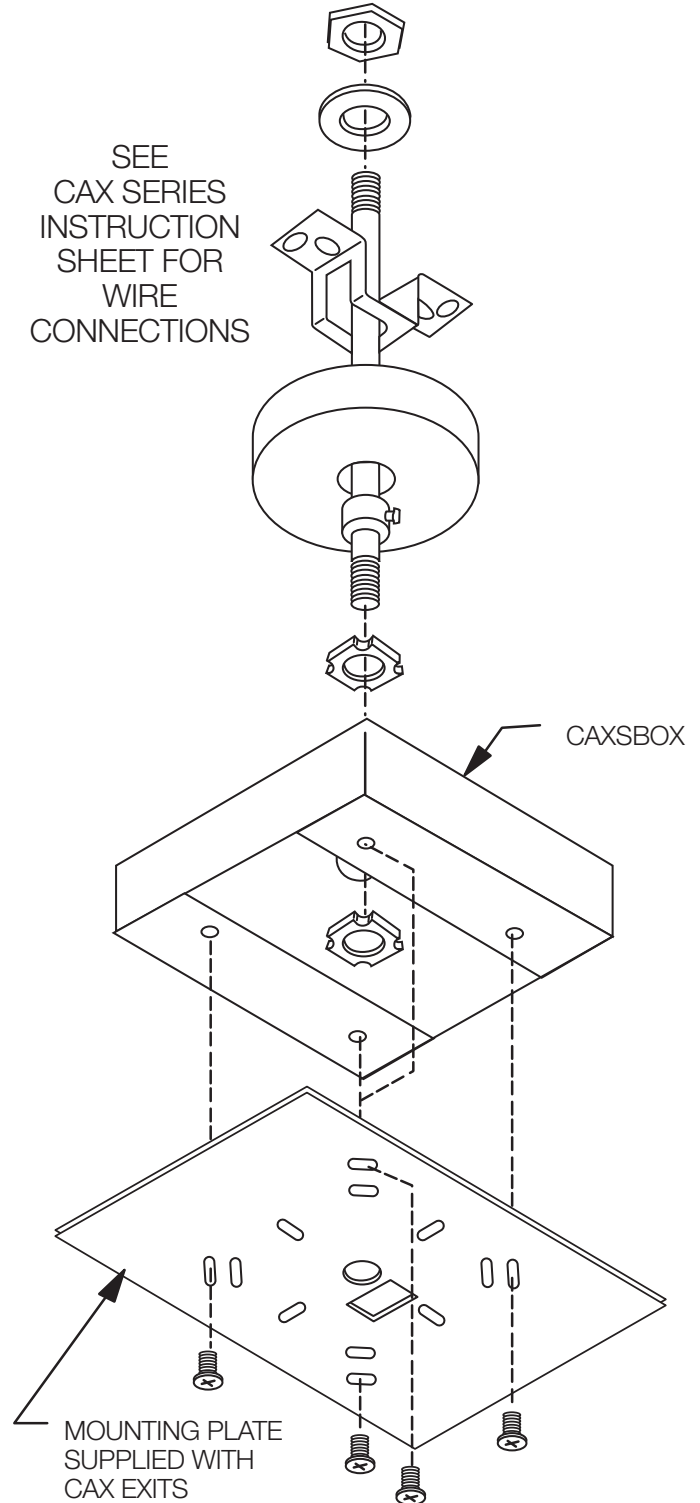

## Installation Instructions For Pendant Kits

### CAX18PK

FOR USE WITH  
CAX6xxxxx SERIES  
CAX7xxxxx SERIES  
120V AC ONLY CAX SERIES WITH LED LITE STIX™  
CX6 xxxxx SERIES  
CX7 xxxxx SERIES  
HR SERIES  
CU2 SERIES

SEE  
INDIVIDUAL  
SERIES  
INSTRUCTION  
SHEETS FOR  
WIRE  
CONNECTIONS

### CAX18PK & CAXSBOX

FOR USE WITH:  
277V AC ONLY CAX2xxxxx SERIES  
CAX3xxxxx SERIES  
277V AC ONLY CAX4xxxxx SERIES  
CAX5xxxxx SERIES  
277V AC ONLY CAX SERIES WITH LED LITE STIX™  
SELF-POWERED CAX SERIES WITH LED LITE STIX™

SEE  
CAX SERIES  
INSTRUCTION  
SHEET FOR  
WIRE  
CONNECTIONS