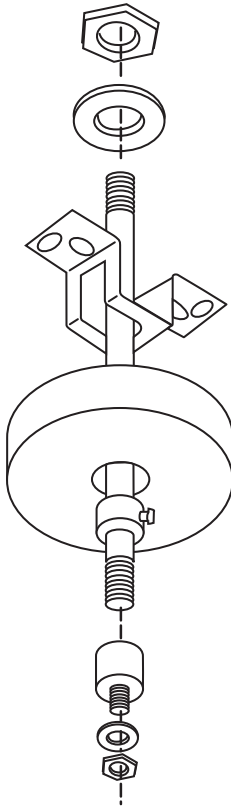

## Installation Instructions For Pendant Kits

### CAX18PK

FOR USE WITH  
CAX6xxxxx SERIES  
CAX7xxxxx SERIES  
120V AC ONLY CAX SERIES WITH LED LITE STIX™  
CX6 xxxxx SERIES  
CX7 xxxxx SERIES  
HR SERIES  
CU2 SERIES

SEE  
INDIVIDUAL  
SERIES  
INSTRUCTION  
SHEETS FOR  
WIRE  
CONNECTIONS

SEE  
CAX SERIES  
INSTRUCTION  
SHEET FOR  
WIRE  
CONNECTIONS