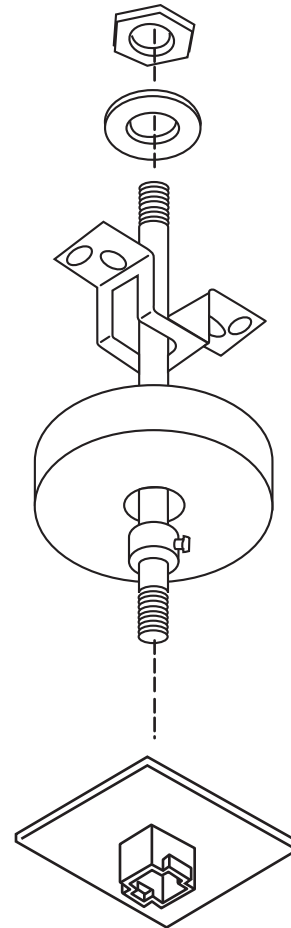

CCX18PK

FOR
CCX AND LPX SERIES

SEE INDIVIDUAL SERIES
INSTRUCTION SHEETS
FOR WIRE CONNECTIONS