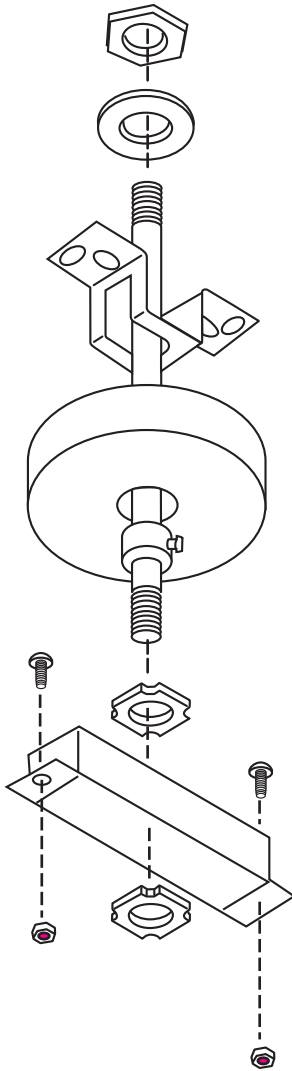

SURE-LITES

Installation Instructions For Pendant Kits

PK18

FOR
R/G/CX3/EP/EPH/UN/UNH/PLX/SLX SERIES

SEE INDIVIDUAL SERIES
INSTRUCTION SHEETS FOR
WIRE CONNECTIONS