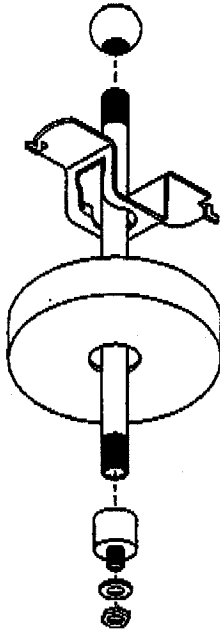

LPX/CCX SERIES

SEE INDIVIDUAL SERIES
INSTRUCTION
SHEETS FOR
WIRE CONNECTIONS

SURE-LITES

Installation Instructions For Hang True Pendant Kits

CAX18PKHT

FOR USE WITH:

CAX6xxxxx SERIES

CAX7xxxxx SERIES

120V AC ONLY CAX SERIES WITH LED LITE STIX™

CX6 xxxxxx SERIES

CX7 xxxxxx SERIES

HR SERIES

CU2 SERIES

SEE INDIVIDUAL
SERIES
INSTRUCTION
SHEETS FOR
WIRE
CONNECTIONS

CAX18PKHT & CAXSBOX

FOR USE WITH:

277V AC ONLY CAX2xxxxx SERIES

CAX3xxxxx SERIES

277V AC ONLY CAX4xxxxx SERIES

CAX5xxxxx SERIES

277V AC ONLY CAX SERIES WITH LED LITE STIX™

SELF-POWERED CAX SERIES WITH LED LITE STIX™

SEE
CAX SERIES
INSTRUCTION
SHEET FOR
WIRE
CONNECTIONS