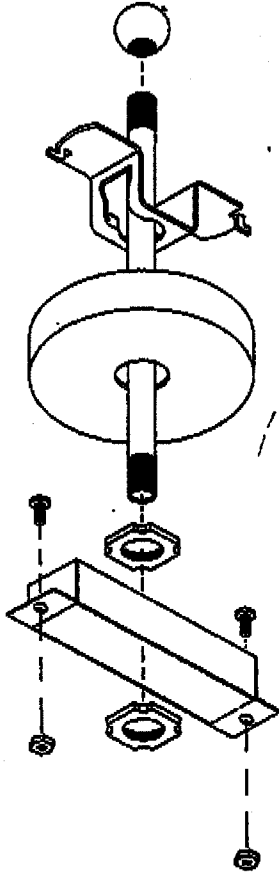

SURE-LITES

Installation Instructions For Hang True Pendant Kits

PK18HT

FOR:

R/G/CX3/EP/EPH/UN/UNH/PLX/SLX SERIES

SEE INDIVIDUAL SERIES
INSTRUCTION SHEETS FOR
WIRE CONNECTIONS

CCX18PKHT

FOR

LPX/CCX SERIES

SEE INDIVIDUAL SERIES
INSTRUCTION
SHEETS FOR
WIRE CONNECTIONS

SURE-LITES

Installation Instructions For Hang True Pendant Kits

CAX18PKHT

FOR USE WITH:

CAX6xxxxx SERIES

CAX7xxxxx SERIES