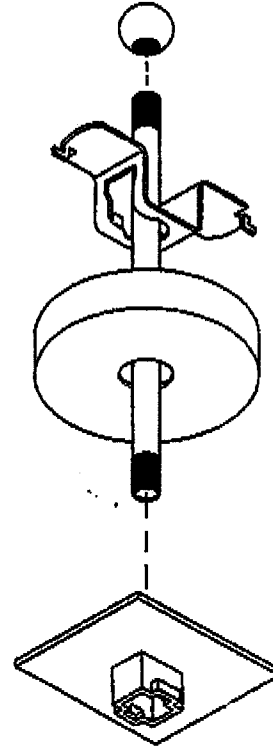

SURE-LITES

Installation Instructions For Hang True Pendant Kits

PK18HT

FOR:

R/G/CX3/EP/EPH/UN/UNH/PLX/SLX SERIES

SEE INDIVIDUAL SERIES
INSTRUCTION SHEETS FOR
WIRE CONNECTIONS

CCX18PKHT

FOR

LPX/CCX SERIES

SEE INDIVIDUAL SERIES
INSTRUCTION
SHEETS FOR
WIRE CONNECTIONS

SURE-LITES

Installation Instructions For Hang True Pendant Kits

CAX18PKHT

FOR USE WITH:

CAX6xxxxx SERIES

CAX7xxxxx SERIES