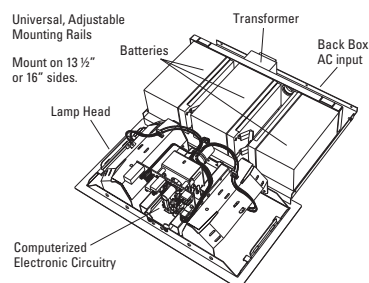

Internal Components with Back Box Rear Cover Removed