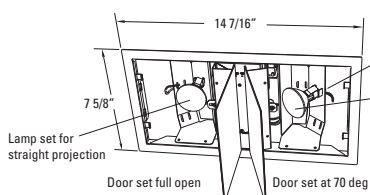

Mounted Dimensions (doors open)