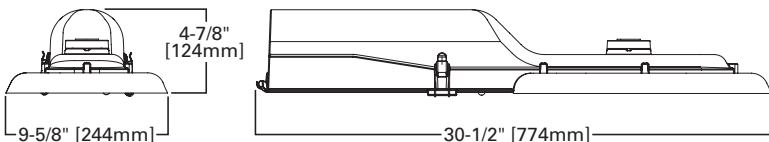

DESIGN FEATURES

7-PIN NEMA Twistlock
Photocontrol Receptacle

House Side Shield

Tool-less access

PRODUCT DIMENSIONS

VERD

VERD-G

VERD-M