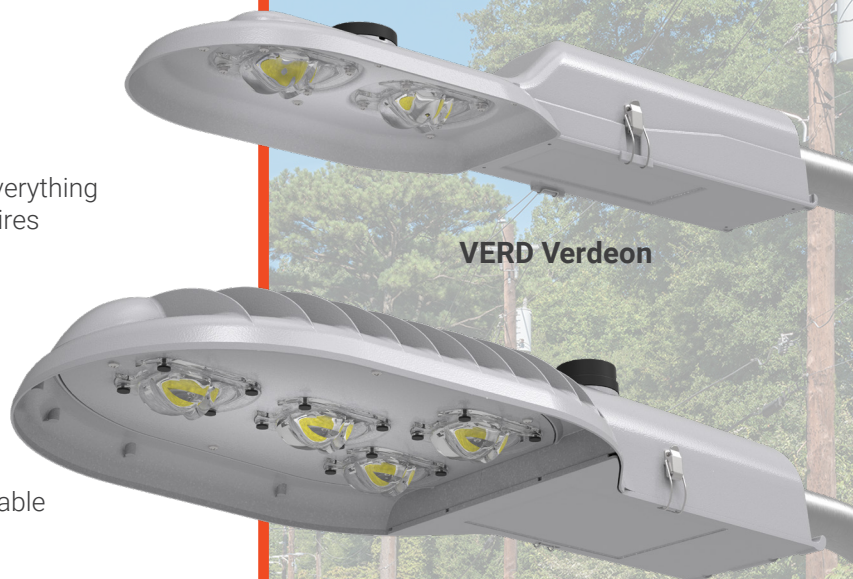

Streetworks Verdeon Series

Features and Benefits

ENGINEERED FOR PERFORMANCE AND RELIABILITY.

A classic curved form. Lumen packages tailored to light everything from country roads to highways. The Verdeon LED luminaires deliver superior performance and unbeatable economics.

PRODUCT FEATURES

- Lumen packages range from 8,000 - 38,000 lumens
- Efficacy up to 160 lumens per watt
- Five optical distributions (Type I, II, III, IV, and V)
- Series or parallel UL 1449 surge protection options available

DESIGN FEATURES

7-PIN NEMA Twistlock
Photocontrol Receptacle

House Side Shield

Tool-less access

PRODUCT DIMENSIONS

VERD

VERD-G

VERD-M

VERD Verdeon

VERD-M Verdeon

QUICK FACTS

- Optional IP66 enclosure rating available
- Tool-less removable power door for easy maintenance
- Optional UL 1449 series or parallel surge protection options available (10kV or 20kV)
- 3G vibration rated