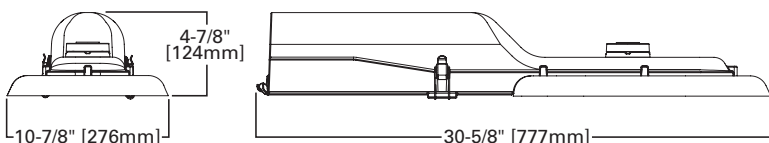

DESIGN FEATURES

7-PIN NEMA Twistlock
Photocontrol Receptacle

House Side Shield

Tool-less access

PRODUCT DIMENSIONS

VERD

VERD-G

VERD-M