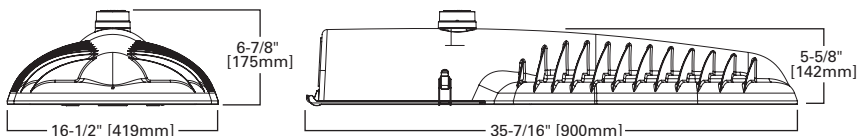

DESIGN FEATURES

7-PIN NEMA Twistlock
Photocontrol Receptacle

House Side Shield

Tool-less access

PRODUCT DIMENSIONS

VERD

VERD-G

VERD-M