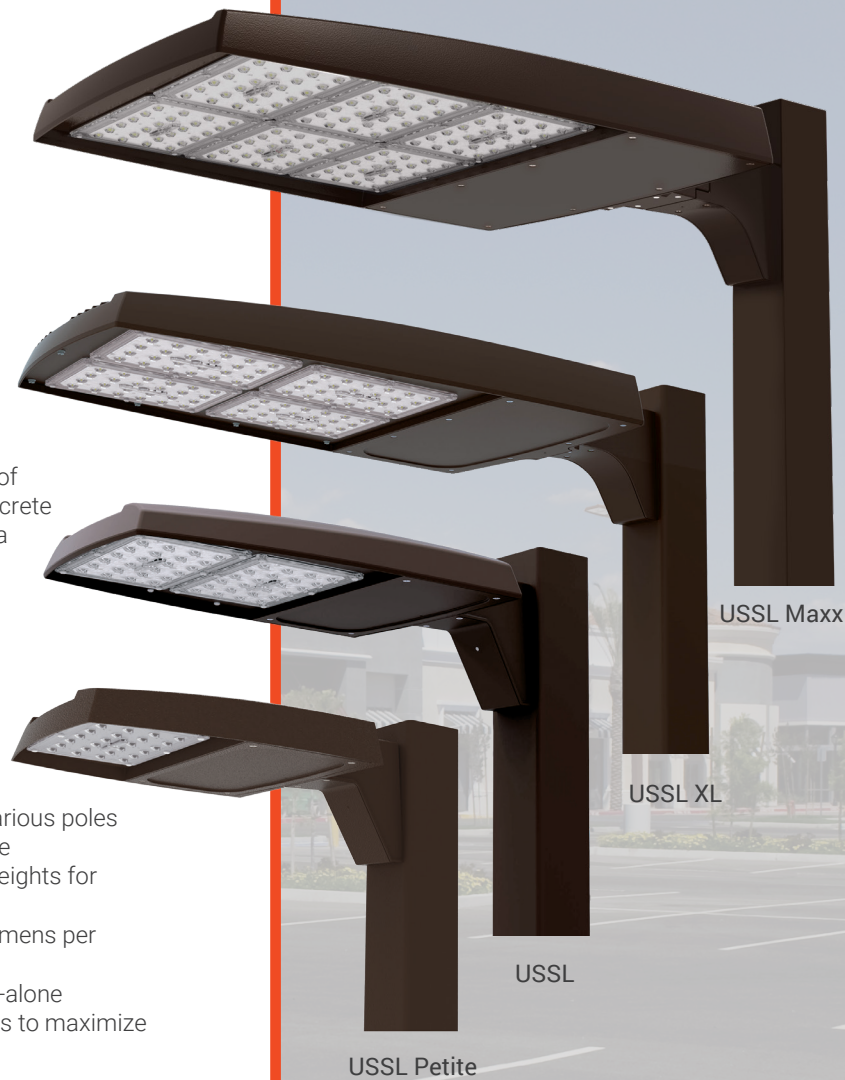

Streetworks

USSL Discrete

Features and Benefits

Low profile. High performance.

The USSL Discrete area and site luminaire combines optical uniformity, energy efficiency and long-term reliability in an advanced, patent pending modern design. Now utilizing a direct-mounted discrete light engine, the USSL Discrete luminaire delivers unparalleled uniformity and improved visual comfort. A versatile quick mount standard arm facilitates ease of installation for both retrofit and new installations. The USSL Discrete fixture replaces 70 - 1,000W metal halide fixtures in general area lighting applications such as parking lots, walkways, roadways and building areas.

PRODUCT FEATURES

- Direct-mounted discrete light engine for improved optical uniformity and visual comfort
- Standard versatile quick mount arm easily accommodates various poles and existing drill patterns resulting in reduced installation time
- Low profile housing design allows for low EPAs and fixture weights for added labor savings
- Precision engineered optical distributions deliver up to 157 lumens per watt resulting in additional energy savings
- Controls options ranging from simple dusk-to-dawn, to stand-alone occupancy sensing, to advanced, integrated, wireless systems to maximize energy savings and code compliance

DESIGN FEATURES

Versatile mount arm

Mounts to multiple drilling patterns 1-1/2" to 4-7/8"

Versatile mount arm

Simple knock-out allows for mount to square or round poles

Discrete LED Optics

Maximize area coverage with superior uniformity and visual comfort.

USSL Petite

USSL

USSL XL

USSL Maxx

QUICK FACTS

- Lumen packages range from 4,300 up to 68,000 lumens (30 - 300W)
- 120 - 277V (standard); 347V, 480V (available)
- 0-10V dimming standard
- 3000K / 4000K / 5000K CCT available; 70 CRI