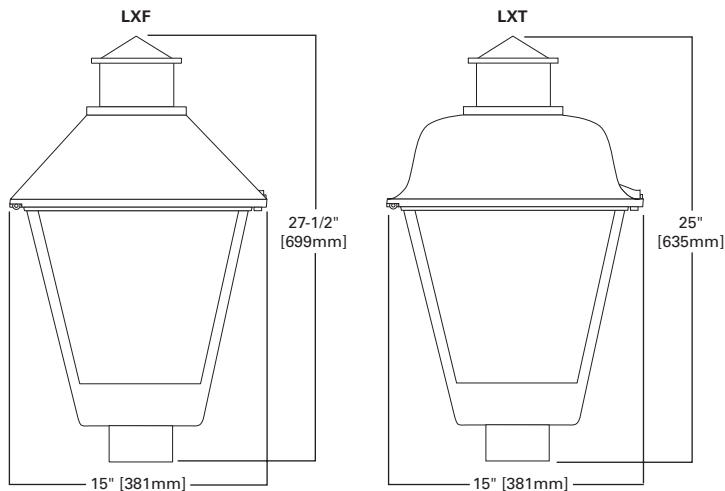

Key features:

- Up to 120 lumens per watt
- Five optical distributions (T2U, T3, SL3, T4W and 5WQ), that are precisely designed to shape the distribution, maximizing efficiency and fixture spacing
- Choice of 9 lumen packages ranging from 2,000 - 9,000 delivered lumens
- 4000K CCT standard with minimum 70 CRI, optional 3000K 70 CRI and 2700K CCT at 80 CRI