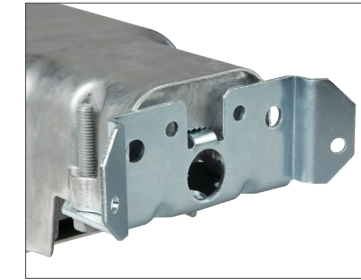

# Security made easy by design.

Superior illumination.  
Low maintenance. Built to last.

The Caretaker LED area luminaire combines high performance, low maintenance and easy installation in a simple, extremely economic package that has been designed for years of worry-free operation. The Caretaker luminaire is ideal for pole or wall mounted security lighting, residential street lighting, perimeter area lighting, parking areas, loading platforms, boat docks, access drives or pathways.

## Features and benefits

- Single heavy-duty die-cast housing for durability and low maintenance in security lighting applications
- Universal wall and wood pole mount bracket for ease of installation and numerous applications
- Integral slipfitter for mounting to pipe arm for versatility in mounting configuration
- High performance LED delivers up to 9,700 lumens and replaces up to 250W HID equivalents
- Precision molded optic designed to shape the distribution allowing maximum efficiency and application coverage
- Integrated light shield for full cutoff compliance to eliminate light pollution
- 3-PIN NEMA twist-lock photocontrol (included) provides automatic dusk-to-dawn operation for maximum energy savings
- 6kV integral surge protection device protects drivers and LED components

## Design features

Wall / square pole mount

Wood pole mount

Pipe arm mount

Zero uplight shield

Single-point access

3-PIN NEMA receptacle