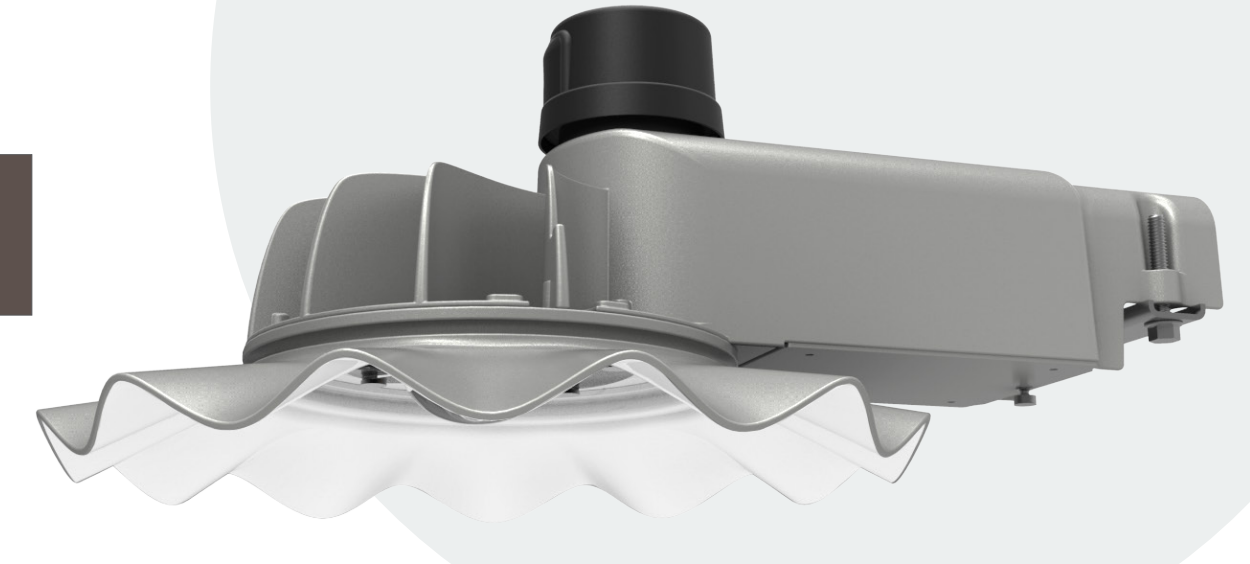

Unlit Fixtures:

Lit Fixtures: