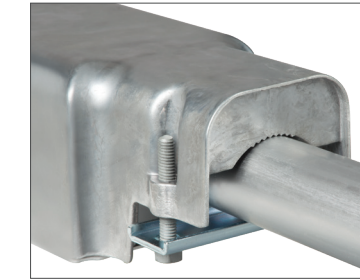

# Security made easy by design.

Superior illumination.  
Low maintenance. Built to last.

The Caretaker LED area luminaire combines high performance, low maintenance and easy installation in a simple, extremely economic package that has been designed for years of worry-free operation. The Caretaker luminaire is ideal for pole or wall mounted security lighting, residential street lighting, perimeter area lighting, parking areas, loading platforms, boat docks, access drives or pathways.

## Features and benefits

- Single heavy-duty die-cast housing for durability and low maintenance in security lighting applications
- Universal wall and wood pole mount bracket for ease of installation and numerous applications
- Integral slipfitter for mounting to pipe arm for versatility in mounting configuration
- High performance LED delivers up to 9,700 lumens and replaces up to 250W HID equivalents
- Precision molded optic designed to shape the distribution allowing maximum efficiency and application coverage
- Integrated light shield for full cutoff compliance to eliminate light pollution
- 3-PIN NEMA twist-lock photocontrol (included) provides automatic dusk-to-dawn operation for maximum energy savings
- 6kV integral surge protection device protects drivers and LED components

## Design features

Wall / square pole mount

Wood pole mount

Pipe arm mount

Zero uplight shield

Single-point access

3-PIN NEMA receptacle