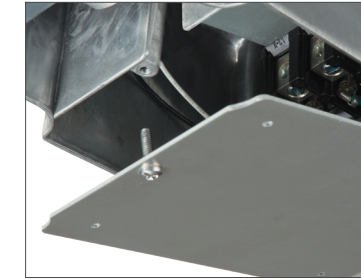

## Features and benefits

- Single heavy-duty die-cast housing for durability and low maintenance in security lighting applications
- Universal wall and wood pole mount bracket for ease of installation and numerous applications
- Integral slipfitter for mounting to pipe arm for versatility in mounting configuration
- High performance LED delivers up to 9,700 lumens and replaces up to 250W HID equivalents
- Precision molded optic designed to shape the distribution allowing maximum efficiency and application coverage
- Integrated light shield for full cutoff compliance to eliminate light pollution
- 3-PIN NEMA twist-lock photocontrol (included) provides automatic dusk-to-dawn operation for maximum energy savings
- 6kV integral surge protection device protects drivers and LED components

## Design features

Wall / square pole mount

Wood pole mount

Pipe arm mount

Zero uplight shield

Single-point access

3-PIN NEMA receptacle