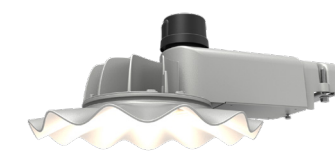

Decorative Shield Options Hillbrook Hoods

Available Colors:

Unlit Fixtures:

Lit Fixtures:

Decorative Shield Options RadioWave Hoods

Available Colors:

Unlit Fixtures:

Lit Fixtures:

Grey (AP)