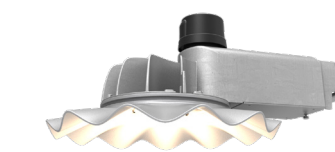

Lit Fixtures:

Raw Aluminum (A)