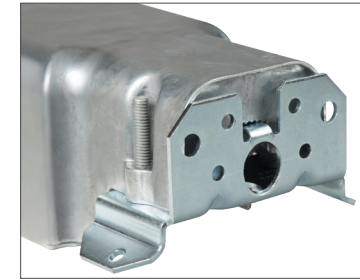

# Security made easy by design.

Superior illumination.  
Low maintenance. Built to last.

The Caretaker LED area luminaire combines high performance, low maintenance and easy installation in a simple, extremely economic package that has been designed for years of worry-free operation. The Caretaker luminaire is ideal for pole or wall mounted security lighting, residential street lighting, perimeter area lighting, parking areas, loading platforms, boat docks, access drives or pathways.

## Features and benefits

- Single heavy-duty die-cast housing for durability and low maintenance in security lighting applications
- Universal wall and wood pole mount bracket for ease of installation and numerous applications
- Integral slipfitter for mounting to pipe arm for versatility in mounting configuration
- High performance LED delivers up to 9,700 lumens and replaces up to 250W HID equivalents
- Precision molded optic designed to shape the distribution allowing maximum efficiency and application coverage
- Integrated light shield for full cutoff compliance to eliminate light pollution
- 3-PIN NEMA twist-lock photocontrol (included) provides automatic dusk-to-dawn operation for maximum energy savings
- 6kV integral surge protection device protects drivers and LED components

## Design features

Wall / square pole mount

Wood pole mount

Pipe arm mount

Zero uplight shield

Single-point access

3-PIN NEMA receptacle