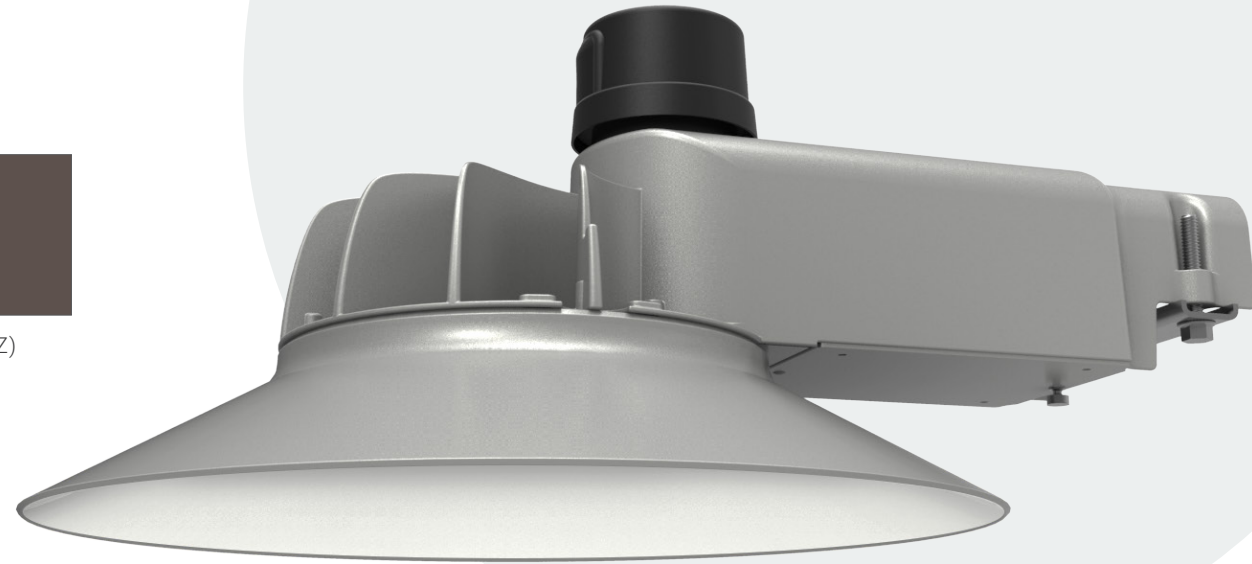

# Security made easy by design.

Superior illumination.  
Low maintenance. Built to last.

The Caretaker LED area luminaire combines high performance, low maintenance and easy installation in a simple, extremely economic package that has been designed for years of worry-free operation. The Caretaker luminaire is ideal for pole or wall mounted security lighting, residential street lighting, perimeter area lighting, parking areas, loading platforms, boat docks, access drives or pathways.

## Features and benefits

- Single heavy-duty die-cast housing for durability and low maintenance in security lighting applications
- Universal wall and wood pole mount bracket for ease of installation and numerous applications
- Integral slipfitter for mounting to pipe arm for versatility in mounting configuration
- High performance LED delivers up to 9,700 lumens and replaces up to 250W HID equivalents
- Precision molded optic designed to shape the distribution allowing maximum efficiency and application coverage
- Integrated light shield for full cutoff compliance to eliminate light pollution
- 3-PIN NEMA twist-lock photocontrol (included) provides automatic dusk-to-dawn operation for maximum energy savings
- 6kV integral surge protection device protects drivers and LED components

## Design features

Wall / square pole mount

Wood pole mount

Pipe arm mount

Zero uplight shield

Single-point access

3-PIN NEMA receptacle

### Available Colors:

Raw Aluminum (A)

Black (BK)

Bronze (BZ)

White (WH)

Grey (AP)