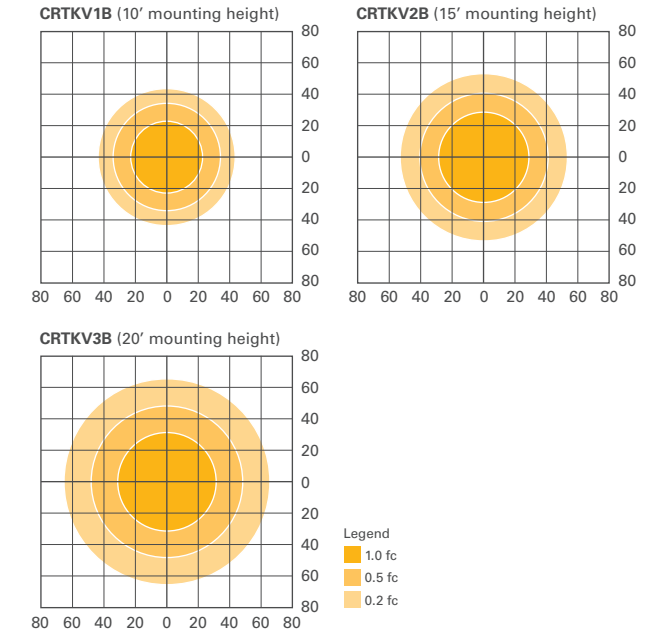

Energy and maintenance savings up to **89%** compared to HID

High-performance efficacy up to **155** lumens per watt

## Photometrics

### PERFORMANCE

**Distributions:** Type V symmetric round  
**Color temperature:** 4000K / 70 CRI  
**Lumens:** 4,515 / 7,110 / 9,741  
**Wattage:** 29W / 50W / 71W  
**Efficacy:** Up to 155 lm/W

### Dimensions