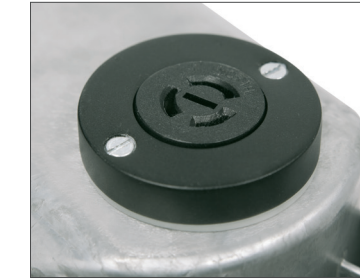

## Features and benefits

- Single heavy-duty die-cast housing for durability and low maintenance in security lighting applications
- Universal wall and wood pole mount bracket for ease of installation and numerous applications
- Integral slipfitter for mounting to pipe arm for versatility in mounting configuration
- High performance LED delivers up to 9,700 lumens and replaces up to 250W HID equivalents
- Precision molded optic designed to shape the distribution allowing maximum efficiency and application coverage
- Integrated light shield for full cutoff compliance to eliminate light pollution
- 3-PIN NEMA twist-lock photocontrol (included) provides automatic dusk-to-dawn operation for maximum energy savings
- 6kV integral surge protection device protects drivers and LED components

## Design features

Wall / square pole mount

Wood pole mount

Pipe arm mount

Zero uplight shield

Single-point access

3-PIN NEMA receptacle