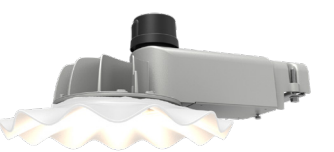

Decorative Shield Options Hillbrook Hoods

Available Colors:

Unlit Fixtures:

Lit Fixtures:

Decorative Shield Options RadioWave Hoods

Available Colors:

Unlit Fixtures:

Lit Fixtures:

White (WH)